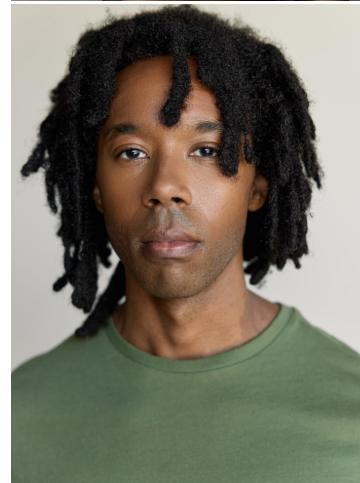

NEAL HAMIL AGENCY

Chad Baker

Height: 183 cm / 6'0" | Waist: 81 cm / 32" | Inseam: 76 cm / 30" | Collar: 41 cm / 16" | Suit size: 52.0 cm / 42" | Suit Length: L | Shoe: 45.0 EU / 11.0 US | Hair: Black | Eyes: Brown