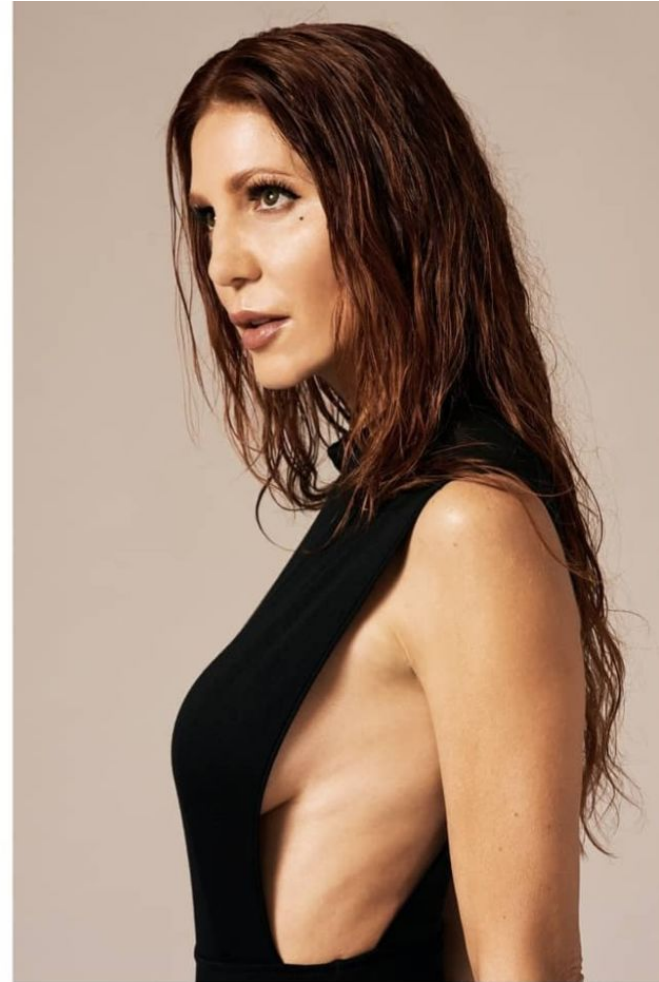

NEAL
HAMIL
AGENCY

Carmen Powers

Height: 177 cm / 5'9.5" | Bust: 81 cm / 32" | Waist: 61 cm / 24" | Hips: 89 cm / 35" | Shoe: 39.5 EU / 8.5 US | Hair: Venetian Red | Eyes: Green

NEAL HAMIL AGENCY

Carmen Powers

Height: 177 cm / 5'9.5" | Bust: 81 cm / 32" | Waist: 61 cm / 24" | Hips: 89 cm / 35" | Shoe: 39.5 EU / 8.5 US | Hair: Venetian Red | Eyes: Green

NEAL HAMIL AGENCY

Carmen Powers

Height: 177 cm / 5'9.5" | Bust: 81 cm / 32" | Waist: 61 cm / 24" | Hips: 89 cm / 35" | Shoe: 39.5 EU / 8.5 US | Hair: Venetian Red | Eyes: Green