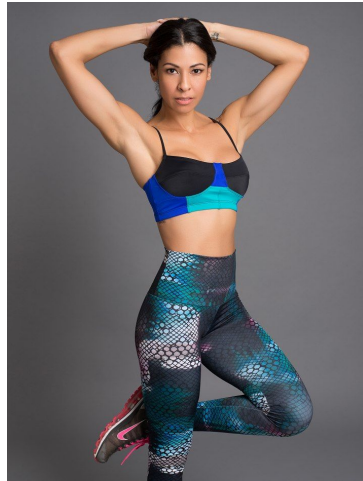

NEAL HAMIL AGENCY

Height: 175 cm / 5'9" | Bust: 86 cm / 34" | Waist: 71 cm / 28" | Hips: 97 cm / 38" | Dress: 40-42 / 10-12 | Shoe: 39.5 EU / 8.5 US | Hair: Black | Eyes: Brown