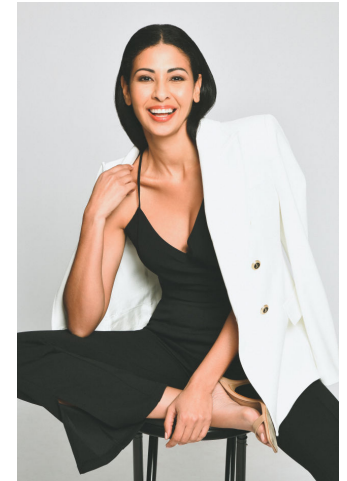

NEAL HAMIL AGENCY

Height: 175 cm / 5'9" | Bust: 86 cm / 34" | Waist: 71 cm / 28" | Hips: 97 cm / 38" | Dress: 40-42 / 10-12 | Shoe: 39.5 EU / 8.5 US | Hair: Black | Eyes: Brown