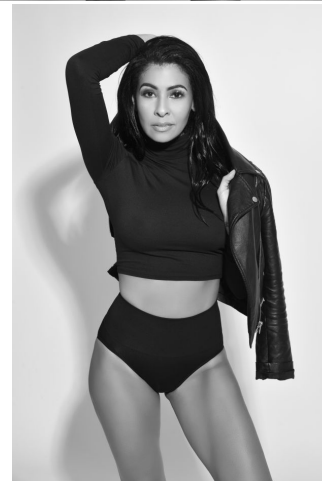

NEAL HAMIL AGENCY

Carmen Martinez

Height: 175 cm / 5'9" | Bust: 86 cm / 34" | Waist: 71 cm / 28" | Hips: 97 cm / 38" | Dress: 40-42 / 10-12 | Shoe: 39.5 EU / 8.5 US | Hair: Black | Eyes: Brown