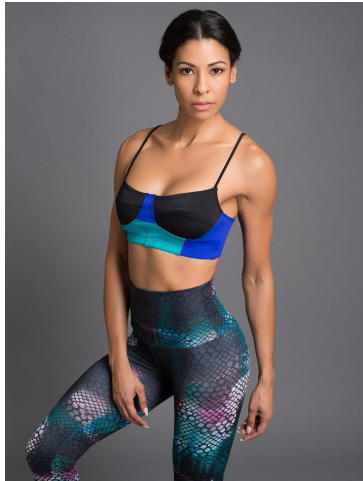

NEAL HAMIL AGENCY

Height: 175 cm / 5'9" | Bust: 86 cm / 34" | Waist: 71 cm / 28" | Hips: 97 cm / 38" | Dress: 40-42 / 10-12 | Shoe: 39.5 EU / 8.5 US | Hair: Black | Eyes: Brown