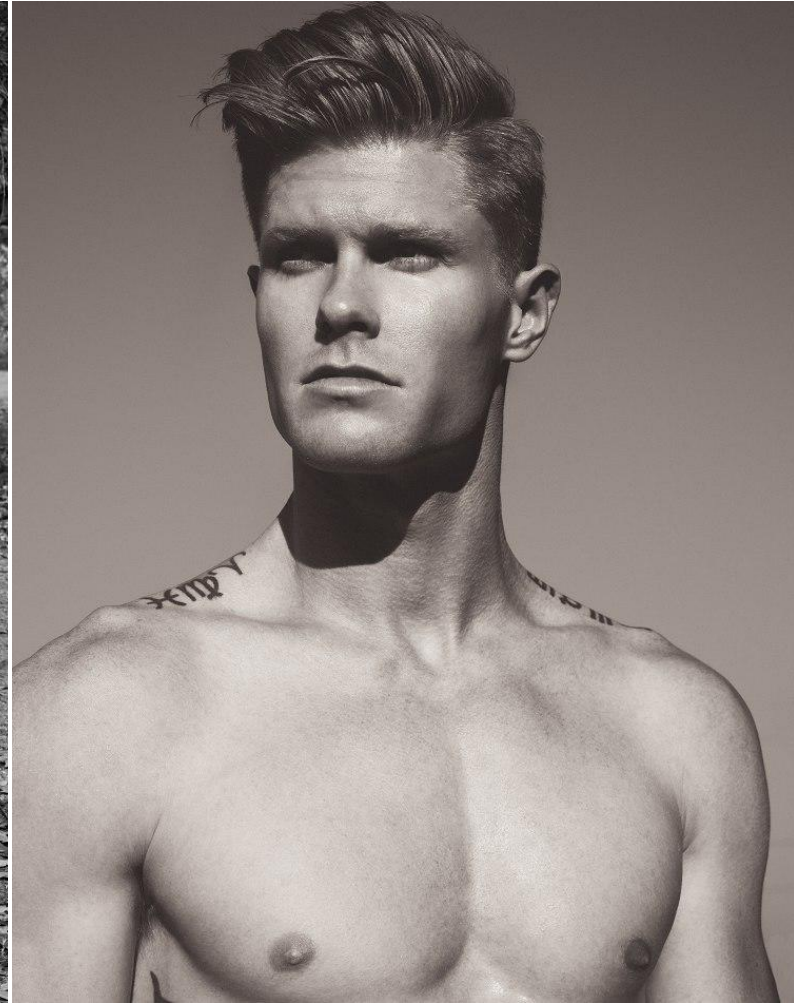

NEAL HAMIL AGENCY

Bryce Leasure

Height: 193 cm / 6'4" | Waist: 81 cm / 32" | Collar: 40 cm / 15.5" | Suit Length: L | Shoe: 45.5 EU / 11.0 US | Hair: Red | Eyes: Hazel