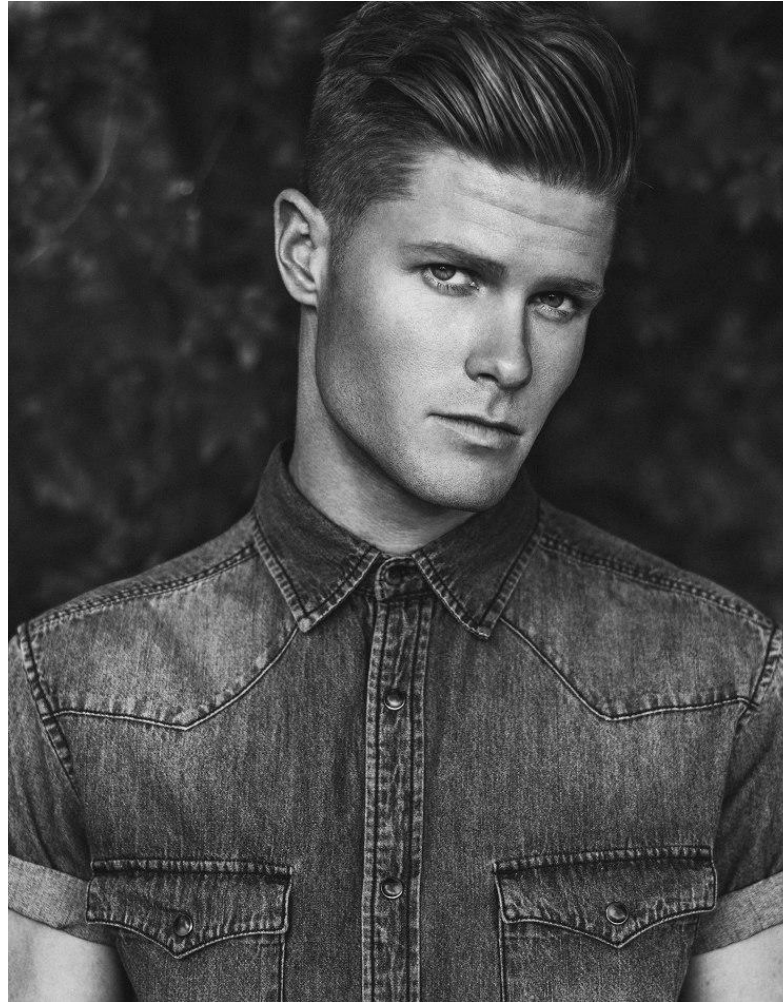

NEAL
HAMIL
AGENCY

Bryce Leasure

Height: 193 cm / 6'4" | Waist: 81 cm / 32" | Collar: 40 cm / 15.5" | Suit Length: L | Shoe: 45.5 EU / 11.0 US | Hair: Red | Eyes: Hazel

NEAL HAMIL AGENCY

Bryce Leasure

Height: 193 cm / 6'4" | Waist: 81 cm / 32" | Collar: 40 cm / 15.5" | Suit Length: L | Shoe: 45.5 EU / 11.0 US | Hair: Red | Eyes: Hazel

NEAL HAMIL AGENCY

Bryce Leasure

Height: 193 cm / 6'4" | Waist: 81 cm / 32" | Collar: 40 cm / 15.5" | Suit Length: L | Shoe: 45.5 EU / 11.0 US | Hair: Red | Eyes: Hazel

NEAL HAMIL AGENCY

Esquire
G R O O M I N G