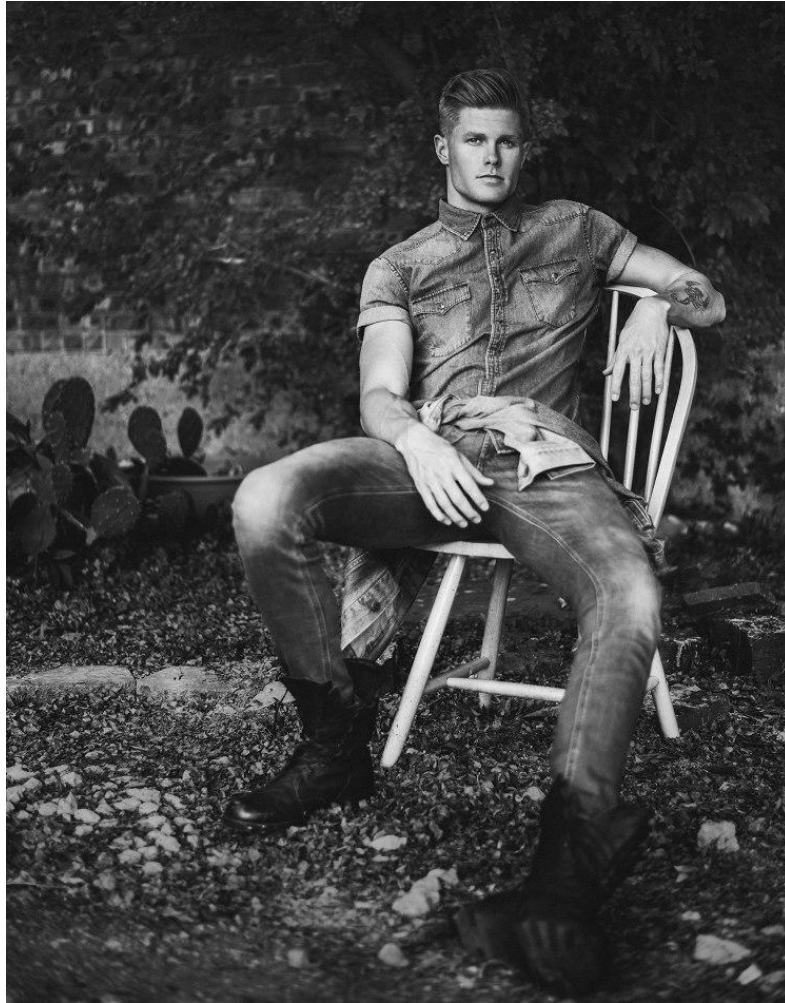

NEAL HAMIL AGENCY

Bryce Leasure

Height: 193 cm / 6'4" | Waist: 81 cm / 32" | Collar: 40 cm / 15.5" | Suit Length: L | Shoe: 45.5 EU / 11.0 US | Hair: Red | Eyes: Hazel