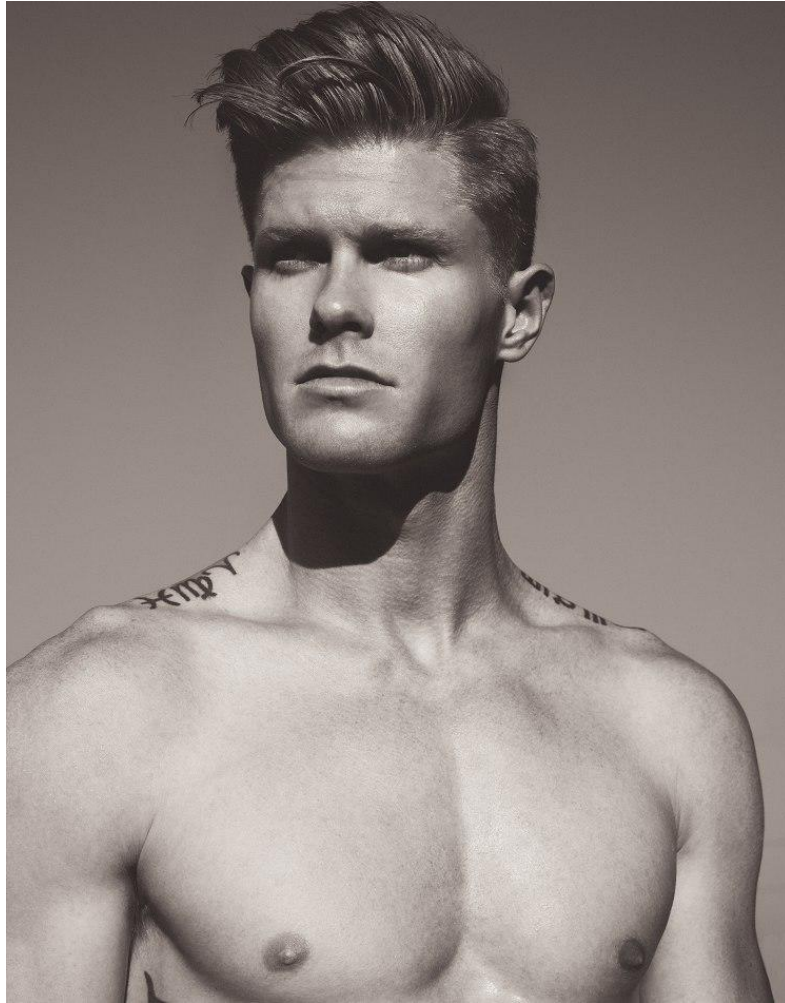

NEAL
HAMIL
AGENCY

Bryce Leasure

Height: 193 cm / 6'4" | Waist: 81 cm / 32" | Collar: 40 cm / 15.5" | Suit Length: L | Shoe: 45.5 EU / 11.0 US | Hair: Red | Eyes: Hazel