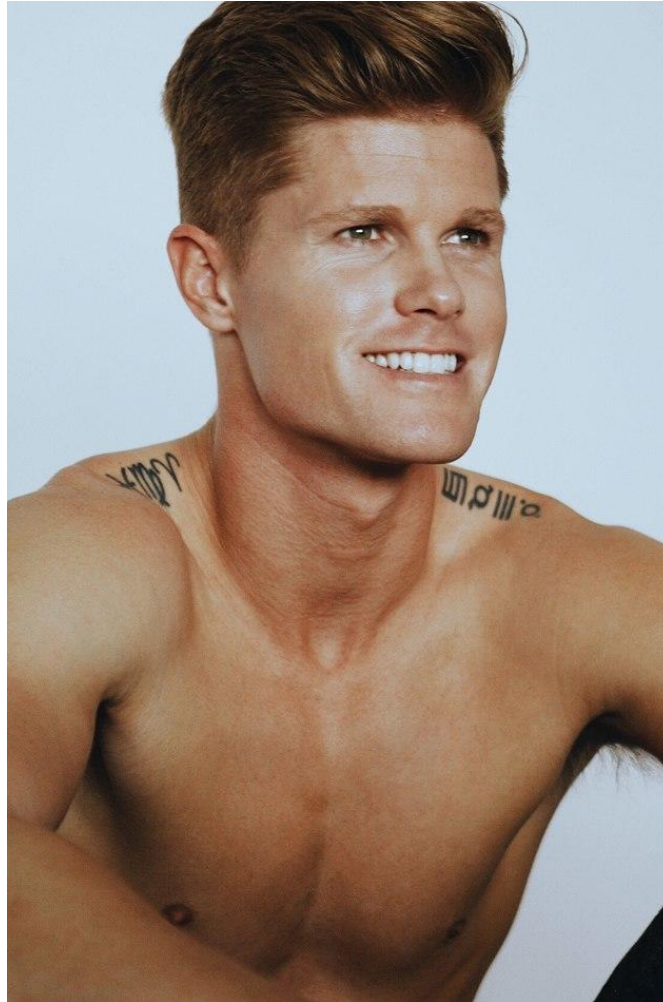

NEAL HAMIL AGENCY

Bryce Leasure

Height: 193 cm / 6'4" | Waist: 81 cm / 32" | Collar: 40 cm / 15.5" | Suit Length: L | Shoe: 45.5 EU / 11.0 US | Hair: Red | Eyes: Hazel

NEAL HAMIL AGENCY

Esquire
G R O O M I N G

THE ESQUIRE MEN'S GROOMING COLLECTION
FEATURES A COMPLETE LINE OF PRODUCTS
AND TOOLS—SPECIALLY FORMULATED
FOR EVERY HAIR TYPE AND STYLE—WITH
PROVEN INGREDIENTS TO STIMULATE HAIR
GROWTH AND EXFOLIATE THE SCALP.