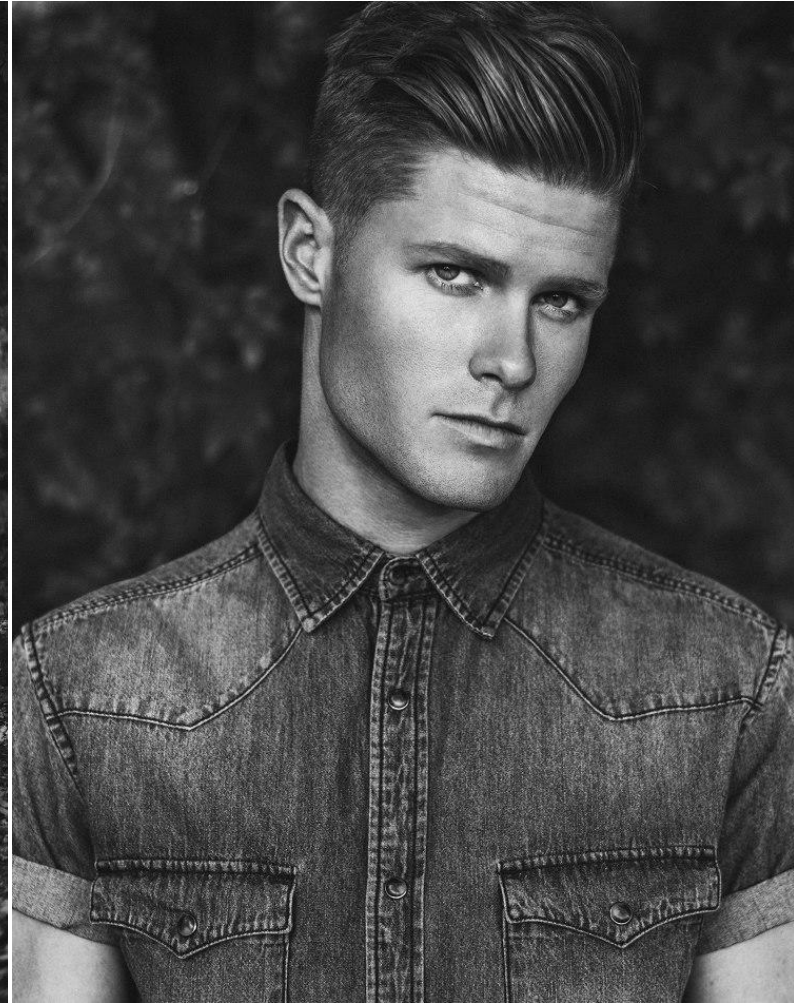

NEAL HAMIL AGENCY

Bryce Leasure

Height: 193 cm / 6'4" | Waist: 81 cm / 32" | Collar: 40 cm / 15.5" | Suit Length: L | Shoe: 45.5 EU / 11.0 US | Hair: Red | Eyes: Hazel