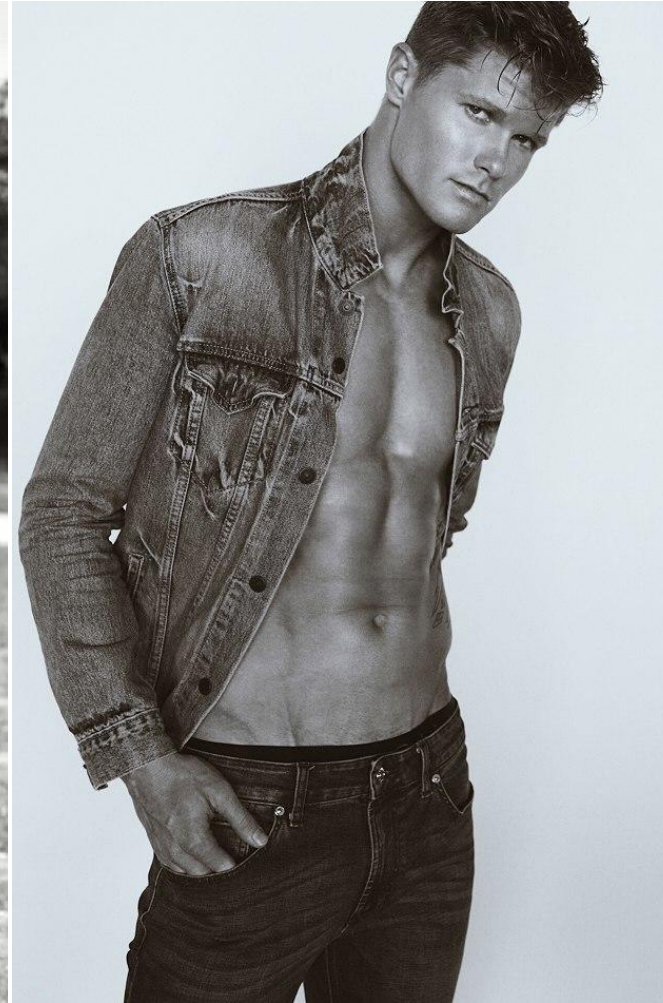

NEAL HAMIL AGENCY

Bryce Leasure

Height: 193 cm / 6'4" | Waist: 81 cm / 32" | Collar: 40 cm / 15.5" | Suit Length: L | Shoe: 45.5 EU / 11.0 US | Hair: Red | Eyes: Hazel