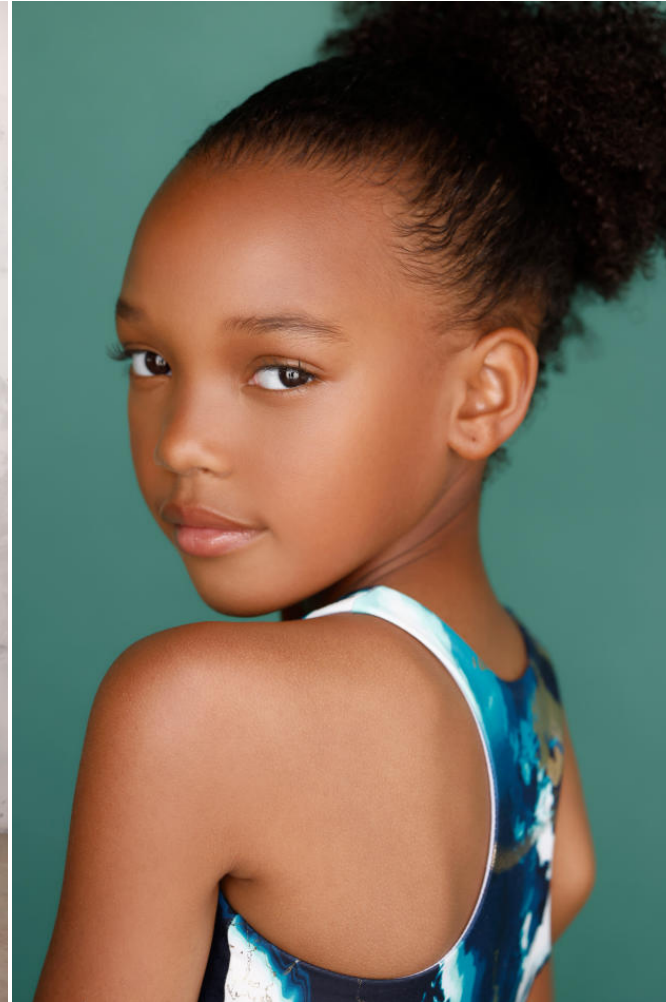

NEAL
HAMIL
AGENCY

Brooklynn Romar

Height: 120 cm / 3'11" | Cloth Size: 6 | Shoe: 30.0 EU / 13.0 US | Hair: Black | Eyes: Brown

NEAL HAMIL AGENCY

Brooklynn Romar

Height: 120 cm / 3'11" | Cloth Size: 6 | Shoe: 30.0 EU / 13.0 US | Hair: Black | Eyes: Brown