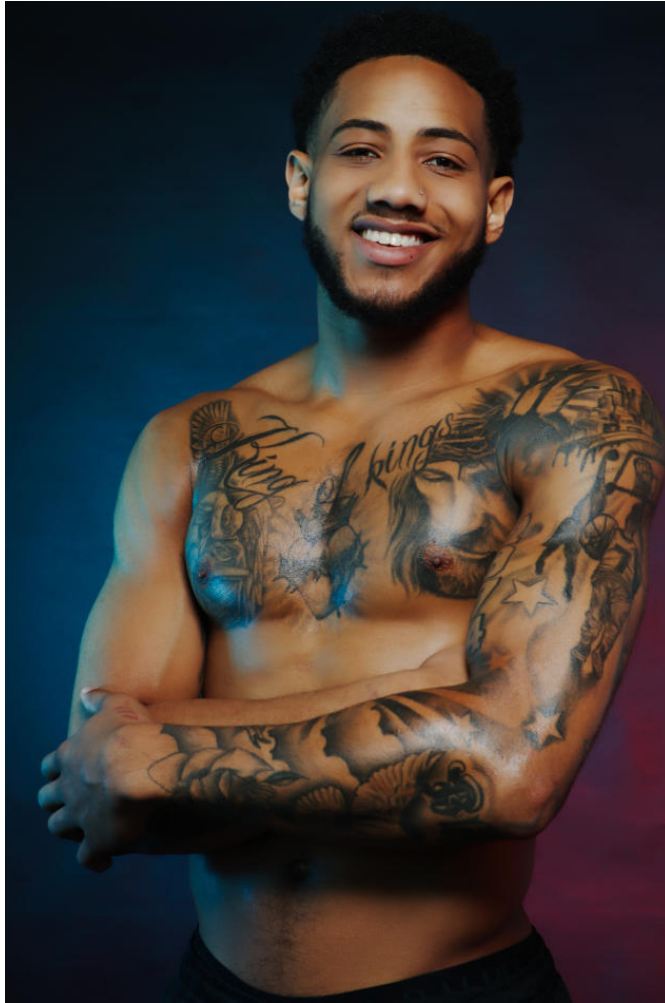

NEAL HAMIL AGENCY

NEAL
HAMIL
AGENCY

Height: 191 cm / 6'3" | Waist: 90 cm / 35.5" | Inseam: 86 cm / 34" | Collar: .0 cm / 42" | Suit Length: L | Shoe: 46.5 EU / 12.0 US | Hair: Black | Eyes:

NEAL HAMIL AGENCY

NEAL
HAMIL
AGENCY

Height: 191 cm / 6'3" | Waist: 90 cm / 35.5" | Inseam: 86 cm / 34" | Collar: .0 cm / 42" | Suit Length: L | Shoe: 46.5 EU / 12.0 US | Hair: Black | Eyes:

NEAL HAMIL AGENCY

NEAL
HAMIL
AGENCY

Height: 191 cm / 6'3" | Waist: 90 cm / 35.5" | Inseam: 86 cm / 34" | Collar: .0 cm / 42" | Suit Length: L | Shoe: 46.5 EU / 12.0 US | Hair: Black | Eyes:

NEAL HAMIL AGENCY

NEAL
HAMIL
AGENCY

Height: 191 cm / 6'3" | Waist: 90 cm / 35.5" | Inseam: 86 cm / 34" | Collar: .0 cm / 42" | Suit Length: L | Shoe: 46.5 EU / 12.0 US | Hair: Black | Eyes:

Height: 191 cm / 6'3" | Waist: 90 cm / 35.5" | Inseam: 86 cm / 34" | Collar: .0 cm / 42" | Suit Length: L | Shoe: 46.5 EU / 12.0 US | Hair: Black | Eyes:

Height: 191 cm / 6'3" | Waist: 90 cm / 35.5" | Inseam: 86 cm / 34" | Collar: 41 cm / 16" | Suit size: 52.0 cm / 42" | Suit Length: L | Shoe: 46.5 EU / 12.0 US | Hair: Black | Eyes:
Brown