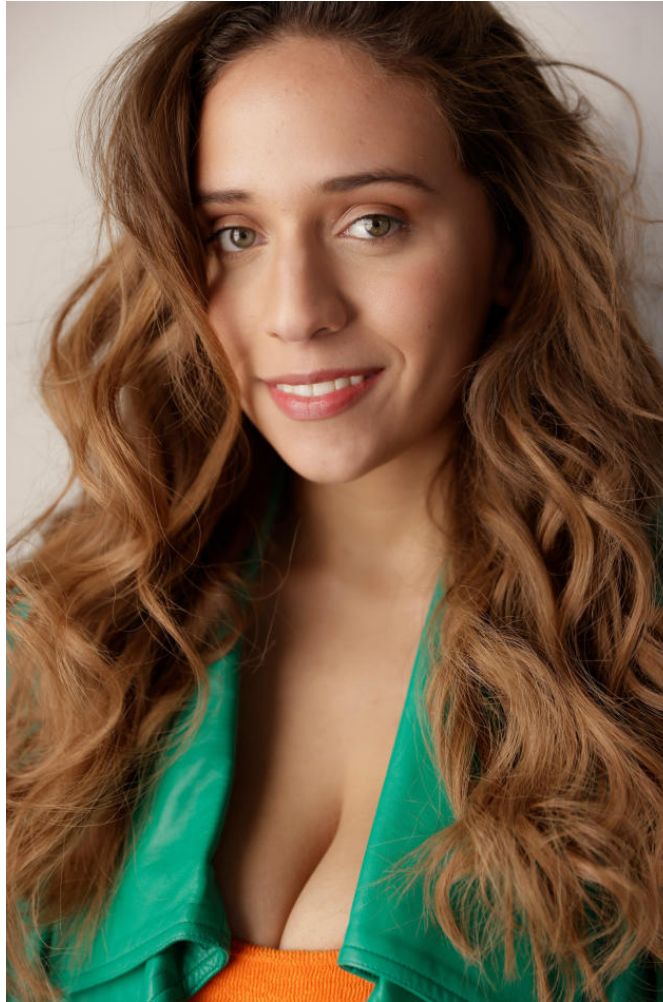

NEAL HAMIL AGENCY

Briana Craig

Height: 175 cm / 5'9" | Bust: 102 cm / 40" | Waist: 86 cm / 34" | Hips: 104 cm / 41" | Dress: 38 / 8 | Shoe: 42.0 EU / 11.0 US | Hair: Light Brown | Eyes: Green

NEAL HAMIL AGENCY

Briana Craig

Height: 175 cm / 5'9" | Bust: 102 cm / 40" | Waist: 86 cm / 34" | Hips: 104 cm / 41" | Dress: 38 / 8 | Shoe: 42.0 EU / 11.0 US | Hair: Light Brown | Eyes: Green

NEAL
HAMIL
AGENCY

Briana Craig

Height: 175 cm / 5'9" | Bust: 102 cm / 40" | Waist: 86 cm / 34" | Hips: 104 cm / 41" | Dress: 38 / 8 | Shoe: 42.0 EU / 11.0 US | Hair: Light Brown | Eyes: Green