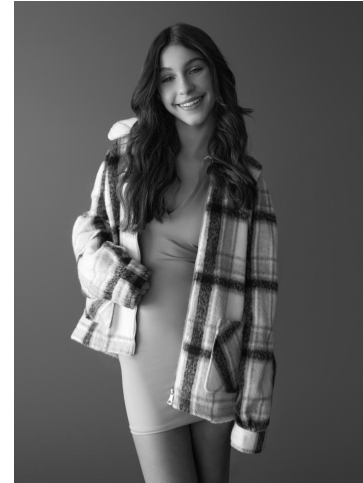

NEAL
HAMIL
AGENCY

Brette Hyatt

Height: 166 cm / 5'5.5" | Bust: 77 cm / 30.5" | Waist: 61 cm / 24" | Hips: 86 cm / 34" | Dress: 30 / 0 | Shoe: 38.5 EU / 7.5 US | Hair: Dark Brown | Eyes: Green

NEAL HAMIL AGENCY

Brette Hyatt

Height: 166 cm / 5'5.5" | Bust: 77 cm / 30.5" | Waist: 61 cm / 24" | Hips: 86 cm / 34" | Dress: 30 / 0 | Shoe: 38.5 EU / 7.5 US | Hair: Dark Brown | Eyes: Green

NEAL
HAMIL
AGENCY

Brette Hyatt

Height: 166 cm / 5'5.5" | Bust: 77 cm / 30.5" | Waist: 61 cm / 24" | Hips: 86 cm / 34" | Dress: 30 / 0 | Shoe: 38.5 EU / 7.5 US | Hair: Dark Brown | Eyes: Green