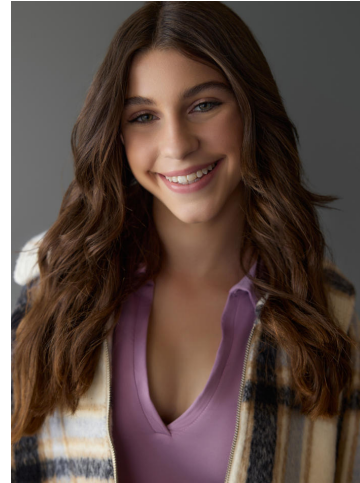

NEAL
HAMIL
AGENCY

Brette Hyatt

Height: 166 cm / 5'5.5" | Bust: 77 cm / 30.5" | Waist: 61 cm / 24" | Hips: 86 cm / 34" | Dress: 30 / 0 | Shoe: 38.5 EU / 7.5 US | Hair: Dark Brown | Eyes: Green

NEAL HAMIL AGENCY

Brette Hyatt

Height: 166 cm / 5'5.5" | Bust: 77 cm / 30.5" | Waist: 61 cm / 24" | Hips: 86 cm / 34" | Dress: 30 / 0 | Shoe: 38.5 EU / 7.5 US | Hair: Dark Brown | Eyes: Green

NEAL
HAMIL
AGENCY

Brette Hyatt

Height: 166 cm / 5'5.5" | Bust: 77 cm / 30.5" | Waist: 61 cm / 24" | Hips: 86 cm / 34" | Dress: 30 / 0 | Shoe: 38.5 EU / 7.5 US | Hair: Dark Brown | Eyes: Green