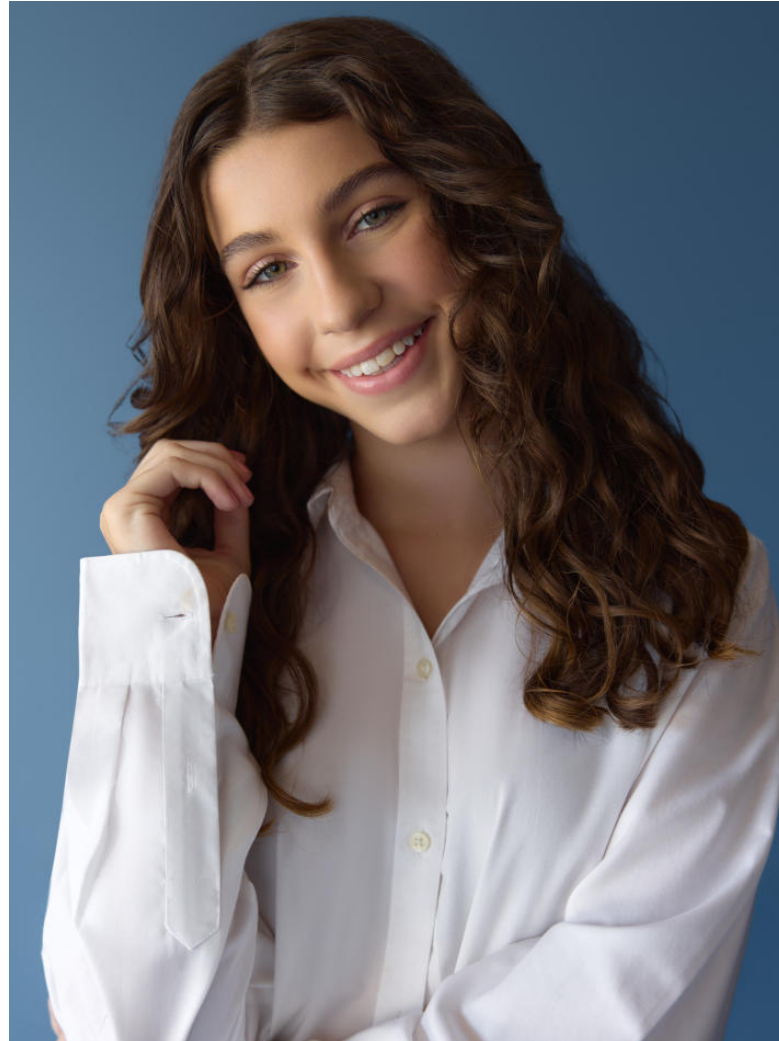

NEAL
HAMIL
AGENCY

Brette Hyatt

Height: 166 cm / 5'5.5" | Bust: 77 cm / 30.5" | Waist: 61 cm / 24" | Hips: 86 cm / 34" | Dress: 30 / 0 | Shoe: 38.5 EU / 7.5 US | Hair: Dark Brown | Eyes: Green

NEAL HAMIL AGENCY

Brette Hyatt

Height: 166 cm / 5'5.5" | Bust: 77 cm / 30.5" | Waist: 61 cm / 24" | Hips: 86 cm / 34" | Dress: 30 / 0 | Shoe: 38.5 EU / 7.5 US | Hair: Dark Brown | Eyes: Green

NEAL
HAMIL
AGENCY

Brette Hyatt

Height: 166 cm / 5'5.5" | Bust: 77 cm / 30.5" | Waist: 61 cm / 24" | Hips: 86 cm / 34" | Dress: 30 / 0 | Shoe: 38.5 EU / 7.5 US | Hair: Dark Brown | Eyes: Green