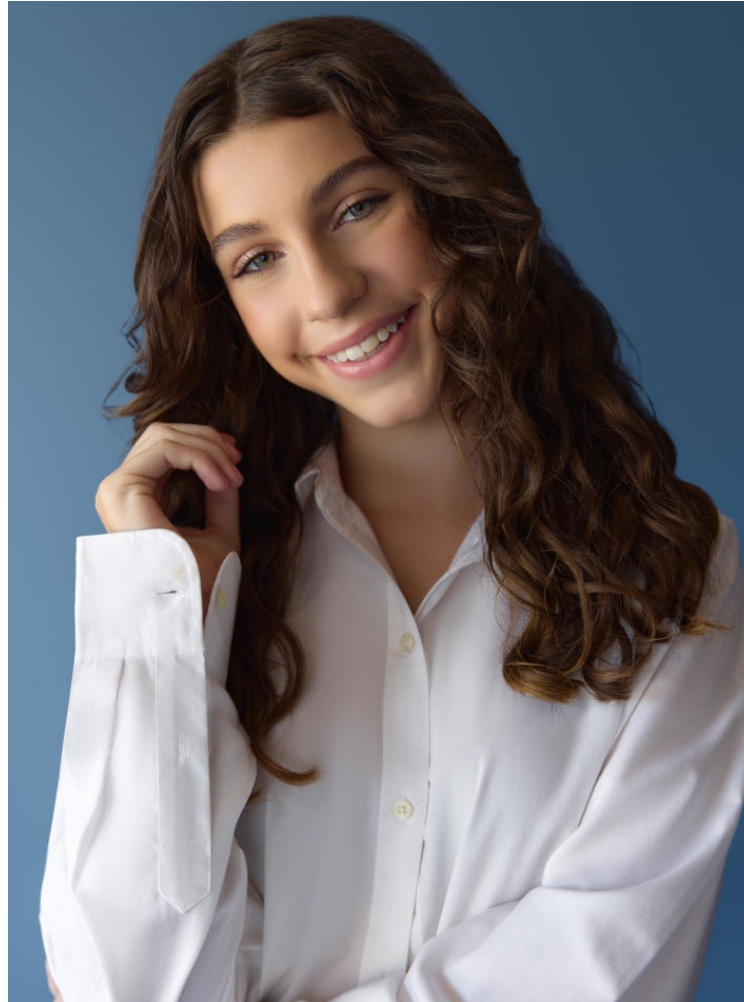

# NEAL HAMIL AGENCY

**Brette Hyatt**

Height: 166 cm / 5'5.5" | Bust: 77 cm / 30.5" | Waist: 61 cm / 24" | Hips: 86 cm / 34" | Dress: 30 / 0 | Shoe: 38.5 EU / 7.5 US | Hair: Dark Brown | Eyes: Green

# NEAL HAMIL AGENCY

Brette Hyatt

Height: 166 cm / 5'5.5" | Bust: 77 cm / 30.5" | Waist: 61 cm / 24" | Hips: 86 cm / 34" | Dress: 30 / 0 | Shoe: 38.5 EU / 7.5 US | Hair: Dark Brown | Eyes: Green