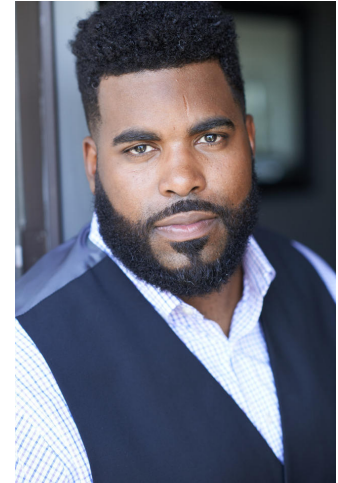

NEAL HAMIL AGENCY

Brandon Madden

Height: 188 cm / 6'2" | Waist: 112 cm / 44" | Inseam: 81 cm / 32" | Collar: 47 cm / 18.5" | Shoe: 49.0 EU / 14.0 US | Hair: Black | Eyes: Brown

NEAL HAMIL AGENCY

Brandon Madden

Height: 188 cm / 6'2" | Waist: 112 cm / 44" | Inseam: 81 cm / 32" | Collar: 47 cm / 18.5" | Shoe: 49.0 EU / 14.0 US | Hair: Black | Eyes: Brown

NEAL HAMIL AGENCY

Brandon Madden

Height: 188 cm / 6'2" | Waist: 112 cm / 44" | Inseam: 81 cm / 32" | Collar: 47 cm / 18.5" | Shoe: 49.0 EU / 14.0 US | Hair: Black | Eyes: Brown