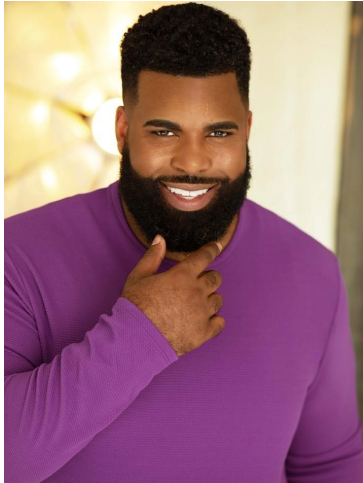

NEAL HAMIL AGENCY

Brandon Madden

Height: 188 cm / 6'2" | Waist: 112 cm / 44" | Inseam: 81 cm / 32" | Collar: 47 cm / 18.5" | Shoe: 49.0 EU / 14.0 US | Hair: Black | Eyes: Brown

NEAL HAMIL AGENCY

Brandon Madden

Height: 188 cm / 6'2" | Waist: 112 cm / 44" | Inseam: 81 cm / 32" | Collar: 47 cm / 18.5" | Shoe: 49.0 EU / 14.0 US | Hair: Black | Eyes: Brown

NEAL HAMIL AGENCY

Brandon Madden

Height: 188 cm / 6'2" | Waist: 112 cm / 44" | Inseam: 81 cm / 32" | Collar: 47 cm / 18.5" | Shoe: 49.0 EU / 14.0 US | Hair: Black | Eyes: Brown