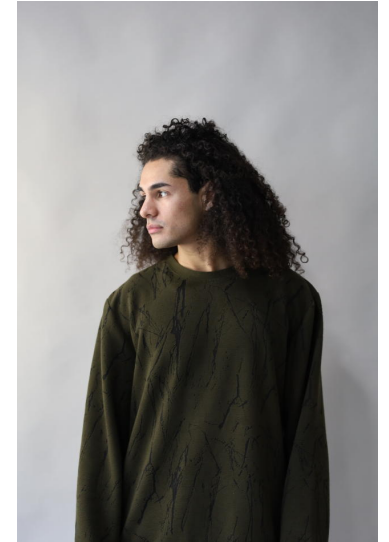

NEAL  
HAMIL  
AGENCY

Brandon Aviles

Height: 182 cm / 5'11.5" | Waist: 76 cm / 30" | Inseam: 81 cm / 32" | Suit size: 46.0 cm / 36" | Suit Length: L | Shoe: 42.5 EU / 9.0 US | Hair: Brown | Eyes: Brown

# NEAL HAMIL AGENCY

Brandon Aviles

Height: 182 cm / 5'11.5" | Waist: 76 cm / 30" | Inseam: 81 cm / 32" | Suit size: 46.0 cm / 36" | Suit Length: L | Shoe: 42.5 EU / 9.0 US | Hair: Brown | Eyes: Brown