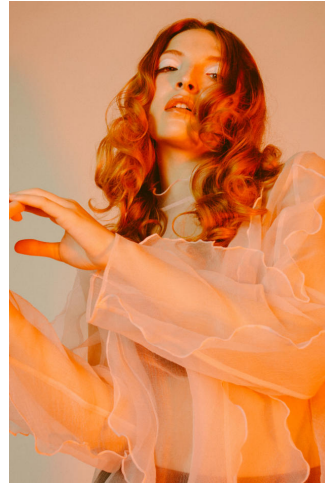

NEAL
HAMIL
AGENCY

Bay Berger

Height: 177 cm / 5'9.5" | Bust: 84 cm / 33" | Waist: 61 cm / 24" | Hips: 90 cm / 35.5" | Dress: 32-34 / 2-4 | Shoe: 39.5 EU / 8.5 US | Hair: Red | Eyes: Blue

NEAL HAMIL AGENCY

Bay Berger

Height: 177 cm / 5'9.5" | Bust: 84 cm / 33" | Waist: 61 cm / 24" | Hips: 90 cm / 35.5" | Dress: 32-34 / 2-4 | Shoe: 39.5 EU / 8.5 US | Hair: Red | Eyes: Blue

NEAL HAMIL AGENCY

Bay Berger

Height: 177 cm / 5'9.5" | Bust: 84 cm / 33" | Waist: 61 cm / 24" | Hips: 90 cm / 35.5" | Dress: 32-34 / 2-4 | Shoe: 39.5 EU / 8.5 US | Hair: Red | Eyes: Blue