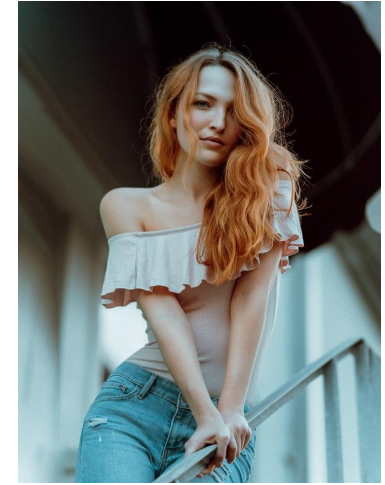

NEAL
HAMIL
AGENCY

Bay Berger

Height: 177 cm / 5'9.5" | Bust: 84 cm / 33" | Waist: 61 cm / 24" | Hips: 90 cm / 35.5" | Dress: 32-34 / 2-4 | Shoe: 39.5 EU / 8.5 US | Hair: Red | Eyes: Blue

NEAL HAMIL AGENCY

Bay Berger

Height: 177 cm / 5'9.5" | Bust: 84 cm / 33" | Waist: 61 cm / 24" | Hips: 90 cm / 35.5" | Dress: 32-34 / 2-4 | Shoe: 39.5 EU / 8.5 US | Hair: Red | Eyes: Blue

NEAL HAMIL AGENCY

Bay Berger

Height: 177 cm / 5'9.5" | Bust: 84 cm / 33" | Waist: 61 cm / 24" | Hips: 90 cm / 35.5" | Dress: 32-34 / 2-4 | Shoe: 39.5 EU / 8.5 US | Hair: Red | Eyes: Blue