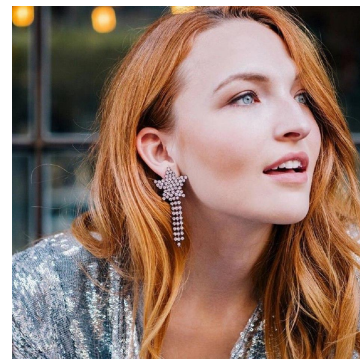

NEAL
HAMIL
AGENCY

Bay Berger

Height: 177 cm / 5'9.5" | Bust: 84 cm / 33" | Waist: 61 cm / 24" | Hips: 90 cm / 35.5" | Dress: 32-34 / 2-4 | Shoe: 39.5 EU / 8.5 US | Hair: Red | Eyes: Blue

NEAL HAMIL AGENCY

Bay Berger

Height: 177 cm / 5'9.5" | Bust: 84 cm / 33" | Waist: 61 cm / 24" | Hips: 90 cm / 35.5" | Dress: 32-34 / 2-4 | Shoe: 39.5 EU / 8.5 US | Hair: Red | Eyes: Blue

NEAL HAMIL AGENCY

Bay Berger

Height: 177 cm / 5'9.5" | Bust: 84 cm / 33" | Waist: 61 cm / 24" | Hips: 90 cm / 35.5" | Dress: 32-34 / 2-4 | Shoe: 39.5 EU / 8.5 US | Hair: Red | Eyes: Blue

NEAL HAMIL AGENCY

Bay Berger

Height: 177 cm / 5'9.5" | Bust: 84 cm / 33" | Waist: 61 cm / 24" | Hips: 90 cm / 35.5" | Dress: 32-34 / 2-4 | Shoe: 39.5 EU / 8.5 US | Hair: Red | Eyes: Blue