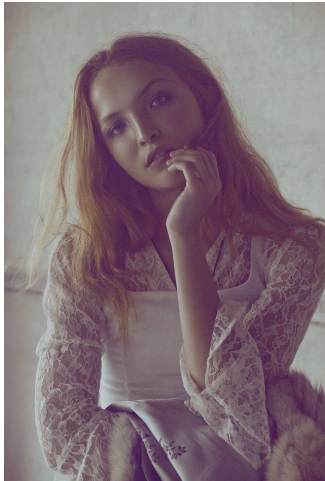

NEAL
HAMIL
AGENCY

Bay Berger

Height: 177 cm / 5'9.5" | Bust: 84 cm / 33" | Waist: 61 cm / 24" | Hips: 90 cm / 35.5" | Dress: 32-34 / 2-4 | Shoe: 39.5 EU / 8.5 US | Hair: Red | Eyes: Blue

NEAL HAMIL AGENCY

Bay Berger

Height: 177 cm / 5'9.5" | Bust: 84 cm / 33" | Waist: 61 cm / 24" | Hips: 90 cm / 35.5" | Dress: 32-34 / 2-4 | Shoe: 39.5 EU / 8.5 US | Hair: Red | Eyes: Blue

NEAL HAMIL AGENCY

Bay Berger

Height: 177 cm / 5'9.5" | Bust: 84 cm / 33" | Waist: 61 cm / 24" | Hips: 90 cm / 35.5" | Dress: 32-34 / 2-4 | Shoe: 39.5 EU / 8.5 US | Hair: Red | Eyes: Blue