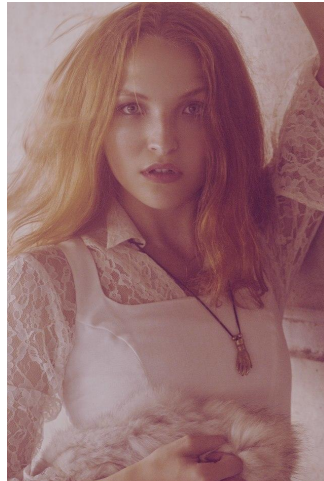

NEAL
HAMIL
AGENCY

Bay Berger

Height: 177 cm / 5'9.5" | Bust: 84 cm / 33" | Waist: 61 cm / 24" | Hips: 90 cm / 35.5" | Dress: 32-34 / 2-4 | Shoe: 39.5 EU / 8.5 US | Hair: Red | Eyes: Blue

NEAL HAMIL AGENCY

Bay Berger

Height: 177 cm / 5'9.5" | Bust: 84 cm / 33" | Waist: 61 cm / 24" | Hips: 90 cm / 35.5" | Dress: 32-34 / 2-4 | Shoe: 39.5 EU / 8.5 US | Hair: Red | Eyes: Blue

NEAL HAMIL AGENCY

Bay Berger

Height: 177 cm / 5'9.5" | Bust: 84 cm / 33" | Waist: 61 cm / 24" | Hips: 90 cm / 35.5" | Dress: 32-34 / 2-4 | Shoe: 39.5 EU / 8.5 US | Hair: Red | Eyes: Blue