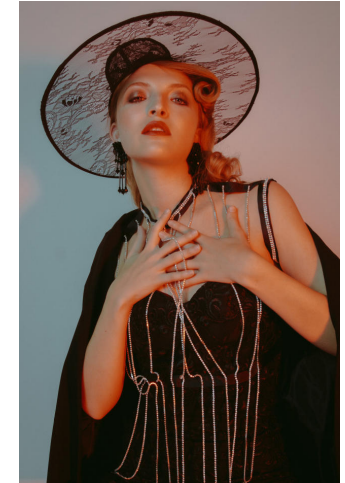

NEAL
HAMIL
AGENCY

Bay Berger

Height: 177 cm / 5'9.5" | Bust: 84 cm / 33" | Waist: 61 cm / 24" | Hips: 90 cm / 35.5" | Dress: 32-34 / 2-4 | Shoe: 39.5 EU / 8.5 US | Hair: Red | Eyes: Blue

NEAL HAMIL AGENCY

Bay Berger

Height: 177 cm / 5'9.5" | Bust: 84 cm / 33" | Waist: 61 cm / 24" | Hips: 90 cm / 35.5" | Dress: 32-34 / 2-4 | Shoe: 39.5 EU / 8.5 US | Hair: Red | Eyes: Blue

NEAL HAMIL AGENCY

Bay Berger

Height: 177 cm / 5'9.5" | Bust: 84 cm / 33" | Waist: 61 cm / 24" | Hips: 90 cm / 35.5" | Dress: 32-34 / 2-4 | Shoe: 39.5 EU / 8.5 US | Hair: Red | Eyes: Blue