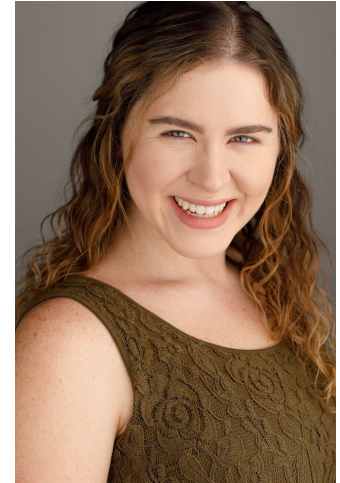

NEAL
HAMIL
AGENCY

Bailey Vaughn McAndrew

Height: 163 cm / 5'4" | Dress: 34 / 4 | Shoe: 37.0 EU / 6.0 US | Hair: Light Brown | Eyes: Hazel

NEAL HAMIL AGENCY

Bailey Vaughn McAndrew

Height: 163 cm / 5'4" | Dress: 34 / 4 | Shoe: 37.0 EU / 6.0 US | Hair: Light Brown | Eyes: Hazel