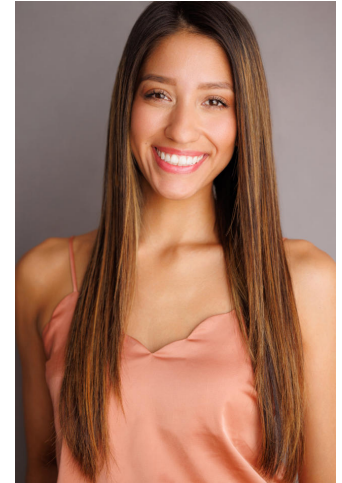

NEAL  
HAMIL  
AGENCY

Ashlynn Rodriguez

Height: 168 cm / 5'6" | Bust: 86 cm / 34" | Waist: 58 cm / 23" | Hips: 89 cm / 35" | Dress: 31 / 1 | Shoe: 39.5 EU / 8.5 US | Hair: Brown | Eyes: Brown

# NEAL HAMIL AGENCY

Ashlynn Rodriguez

Height: 168 cm / 5'6" | Bust: 86 cm / 34" | Waist: 58 cm / 23" | Hips: 89 cm / 35" | Dress: 31 / 1 | Shoe: 39.5 EU / 8.5 US | Hair: Brown | Eyes: Brown