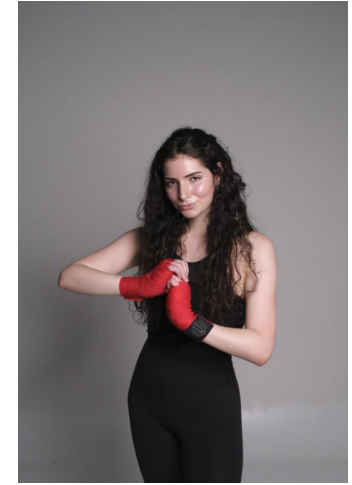

NEAL  
HAMIL  
AGENCY

Ashley Nacole

Height: 173 cm / 5'8" | Bust: 81 cm / 32" | Waist: 66 cm / 26" | Hips: 100 cm / 39.5" | Dress: 34-36 / 4-6 | Shoe: 40.0 EU / 9.0 US | Hair: Brown | Eyes: Brown

# NEAL HAMIL AGENCY

Ashley Nacole

Height: 173 cm / 5'8" | Bust: 81 cm / 32" | Waist: 66 cm / 26" | Hips: 100 cm / 39.5" | Dress: 34-36 / 4-6 | Shoe: 40.0 EU / 9.0 US | Hair: Brown | Eyes: Brown