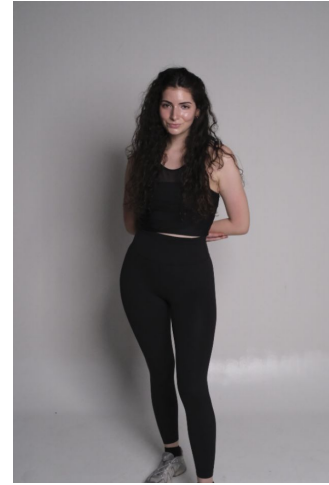

NEAL HAMIL AGENCY

Ashley Nacole

Height: 173 cm / 5'8" | Bust: 91 cm / 36" | Waist: 69 cm / 27" | Hips: 104 cm / 41" | Dress: 34-36 / 4-6 | Shoe: 40.0 EU / 9.0 US | Hair: Brown | Eyes: Brown

NEAL HAMIL AGENCY

Ashley Nacole

Height: 173 cm / 5'8" | Bust: 91 cm / 36" | Waist: 69 cm / 27" | Hips: 104 cm / 41" | Dress: 34-36 / 4-6 | Shoe: 40.0 EU / 9.0 US | Hair: Brown | Eyes: Brown

NEAL HAMIL AGENCY

Ashley Nacole

Height: 173 cm / 5'8" | Bust: 91 cm / 36" | Waist: 69 cm / 27" | Hips: 104 cm / 41" | Dress: 34-36 / 4-6 | Shoe: 40.0 EU / 9.0 US | Hair: Brown | Eyes: Brown