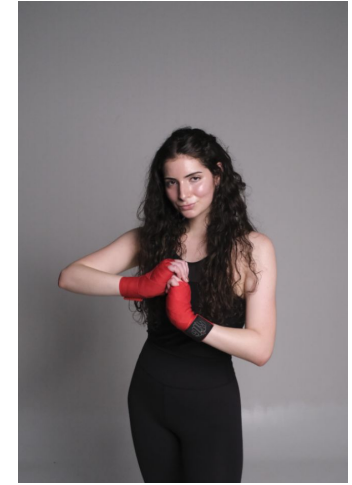

NEAL HAMIL AGENCY

Ashley Nacole

Height: 173 cm / 5'8" | Bust: 91 cm / 36" | Waist: 69 cm / 27" | Hips: 104 cm / 41" | Dress: 34-36 / 4-6 | Shoe: 40.0 EU / 9.0 US | Hair: Brown | Eyes: Brown

NEAL HAMIL AGENCY

Ashley Nacole

Height: 173 cm / 5'8" | Bust: 91 cm / 36" | Waist: 69 cm / 27" | Hips: 104 cm / 41" | Dress: 34-36 / 4-6 | Shoe: 40.0 EU / 9.0 US | Hair: Brown | Eyes: Brown

NEAL HAMIL AGENCY

Ashley Nacole

Height: 173 cm / 5'8" | Bust: 91 cm / 36" | Waist: 69 cm / 27" | Hips: 104 cm / 41" | Dress: 34-36 / 4-6 | Shoe: 40.0 EU / 9.0 US | Hair: Brown | Eyes: Brown