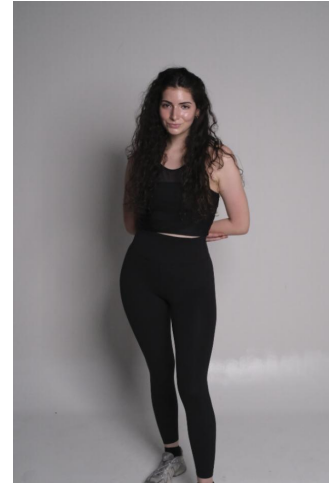

NEAL  
HAMIL  
AGENCY

Ashley Nacole

Height: 173 cm / 5'8" | Bust: 81 cm / 32" | Waist: 66 cm / 26" | Hips: 100 cm / 39.5" | Dress: 34-36 / 4-6 | Shoe: 40.0 EU / 9.0 US | Hair: Brown | Eyes: Brown

# NEAL HAMIL AGENCY

Ashley Nacole

Height: 173 cm / 5'8" | Bust: 81 cm / 32" | Waist: 66 cm / 26" | Hips: 100 cm / 39.5" | Dress: 34-36 / 4-6 | Shoe: 40.0 EU / 9.0 US | Hair: Brown | Eyes: Brown