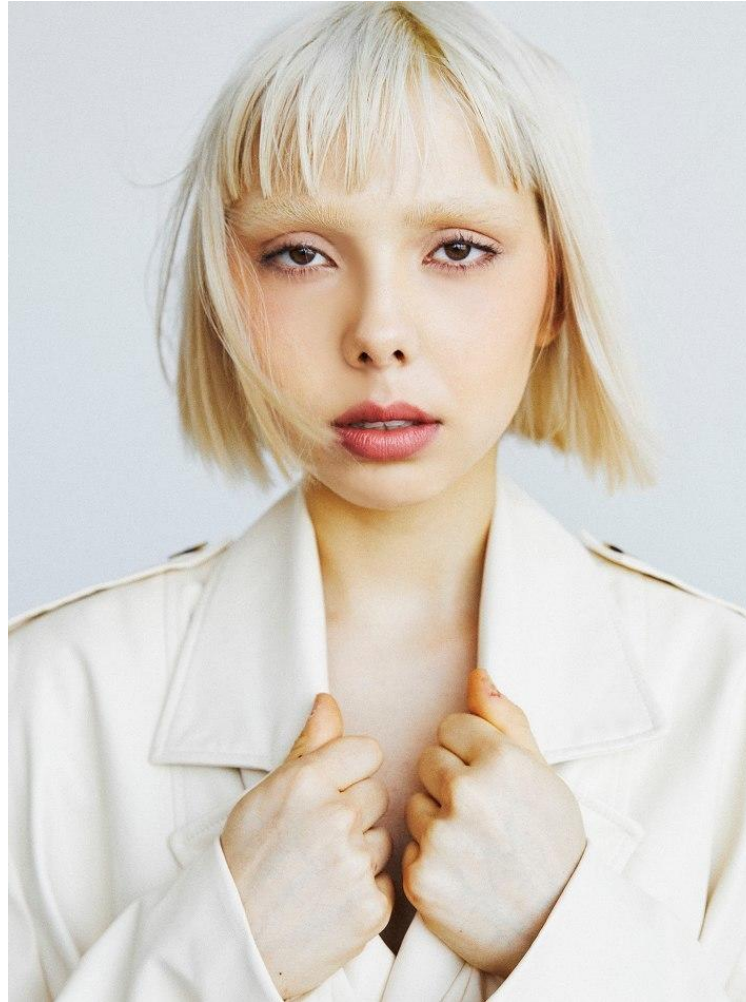

NEAL
HAMIL
AGENCY

Anneliese Aeria

Height: 178 cm / 5'10" | Waist: 59 cm / 23" | Hips: 86 cm / 34" | Shoe: 41.5 EU / 10.5 US | Hair: Brown | Eyes: Brown

NEAL
HAMIL
AGENCY

Anneliese Aeria

Height: 178 cm / 5'10" | Waist: 59 cm / 23" | Hips: 86 cm / 34" | Shoe: 41.5 EU / 10.5 US | Hair: Brown | Eyes: Brown