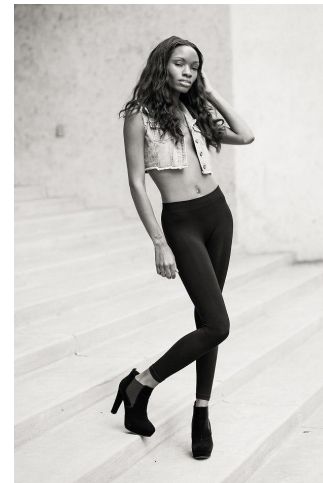

NEAL  
HAMIL  
AGENCY

Anezra Piper

Height: 178 cm / 5'10" | Bust: 81 cm / 32" | Waist: 64 cm / 25" | Hips: 89 cm / 35" | Dress: 32 / 2 | Shoe: 41.0 EU / 10.0 US | Hair: Dark Brown | Eyes: Brown

# NEAL HAMIL AGENCY

Anezra Piper

Height: 178 cm / 5'10" | Bust: 81 cm / 32" | Waist: 64 cm / 25" | Hips: 89 cm / 35" | Dress: 32 / 2 | Shoe: 41.0 EU / 10.0 US | Hair: Dark Brown | Eyes: Brown