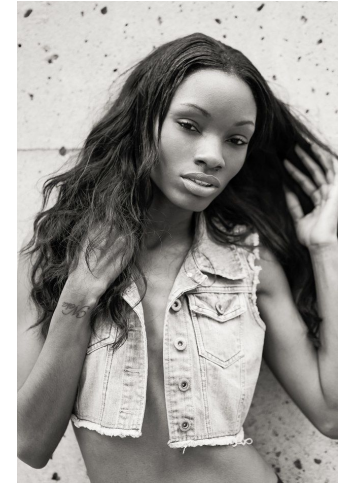

NEAL
HAMIL
AGENCY

Anezra Piper

Height: 178 cm / 5'10" | Bust: 81 cm / 32" | Waist: 64 cm / 25" | Hips: 89 cm / 35" | Dress: 32 / 2 | Shoe: 41.0 EU / 10.0 US | Hair: Dark Brown | Eyes: Brown

NEAL HAMIL AGENCY

Anezra Piper

Height: 178 cm / 5'10" | Bust: 81 cm / 32" | Waist: 64 cm / 25" | Hips: 89 cm / 35" | Dress: 32 / 2 | Shoe: 41.0 EU / 10.0 US | Hair: Dark Brown | Eyes: Brown

NEAL HAMIL AGENCY

Anezra Piper

Height: 178 cm / 5'10" | Bust: 81 cm / 32" | Waist: 64 cm / 25" | Hips: 89 cm / 35" | Dress: 32 / 2 | Shoe: 41.0 EU / 10.0 US | Hair: Dark Brown | Eyes: Brown