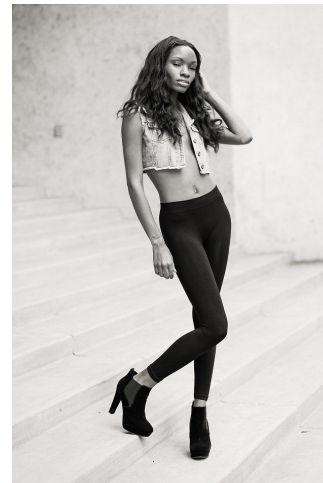

NEAL
HAMIL
AGENCY

Anezra Piper

Height: 178 cm / 5'10" | Bust: 81 cm / 32" | Waist: 64 cm / 25" | Hips: 89 cm / 35" | Dress: 32 / 2 | Shoe: 41.0 EU / 10.0 US | Hair: Dark Brown | Eyes: Brown

NEAL HAMIL AGENCY

Anezra Piper

Height: 178 cm / 5'10" | Bust: 81 cm / 32" | Waist: 64 cm / 25" | Hips: 89 cm / 35" | Dress: 32 / 2 | Shoe: 41.0 EU / 10.0 US | Hair: Dark Brown | Eyes: Brown

NEAL HAMIL AGENCY

Anezra Piper

Height: 178 cm / 5'10" | Bust: 81 cm / 32" | Waist: 64 cm / 25" | Hips: 89 cm / 35" | Dress: 32 / 2 | Shoe: 41.0 EU / 10.0 US | Hair: Dark Brown | Eyes: Brown