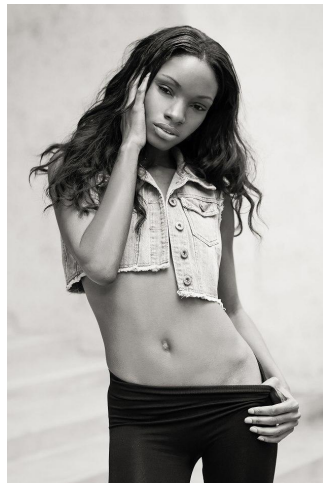

NEAL  
HAMIL  
AGENCY

Anezra Piper

Height: 178 cm / 5'10" | Bust: 81 cm / 32" | Waist: 64 cm / 25" | Hips: 89 cm / 35" | Dress: 32 / 2 | Shoe: 41.0 EU / 10.0 US | Hair: Dark Brown | Eyes: Brown

# NEAL HAMIL AGENCY

Anezra Piper

Height: 178 cm / 5'10" | Bust: 81 cm / 32" | Waist: 64 cm / 25" | Hips: 89 cm / 35" | Dress: 32 / 2 | Shoe: 41.0 EU / 10.0 US | Hair: Dark Brown | Eyes: Brown