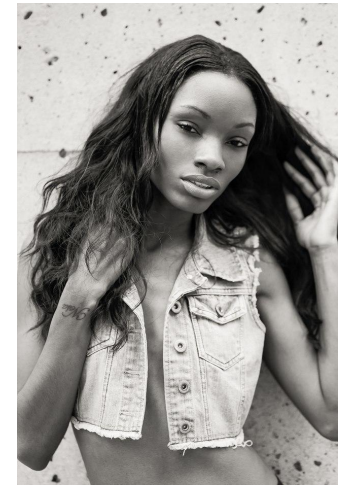

NEAL  
HAMIL  
AGENCY

Anezra Piper

Height: 178 cm / 5'10" | Bust: 81 cm / 32" | Waist: 64 cm / 25" | Hips: 89 cm / 35" | Dress: 32 / 2 | Shoe: 41.0 EU / 10.0 US | Hair: Dark Brown | Eyes: Brown

# NEAL HAMIL AGENCY

Anezra Piper

Height: 178 cm / 5'10" | Bust: 81 cm / 32" | Waist: 64 cm / 25" | Hips: 89 cm / 35" | Dress: 32 / 2 | Shoe: 41.0 EU / 10.0 US | Hair: Dark Brown | Eyes: Brown