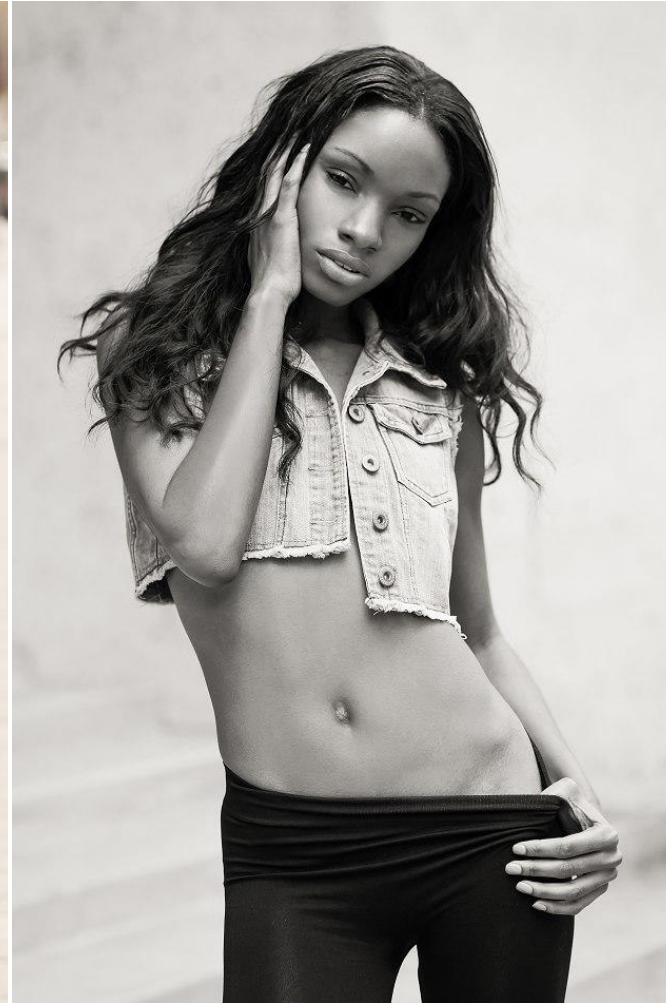

NEAL HAMIL AGENCY

Anezra Piper

Height: 178 cm / 5'10" | Bust: 81 cm / 32" | Waist: 64 cm / 25" | Hips: 89 cm / 35" | Dress: 32 / 2 | Shoe: 41.0 EU / 10.0 US | Hair: Dark Brown | Eyes: Brown