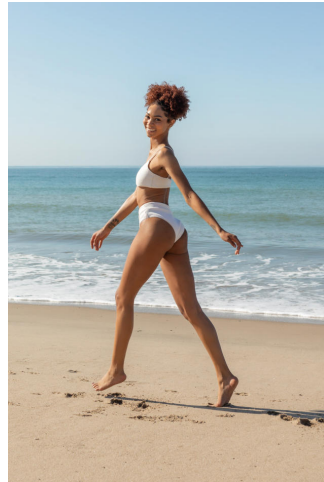

NEAL  
HAMIL  
AGENCY

Amani Arrington

Height: 178 cm / 5'10" | Bust: 76 cm / 30" | Waist: 64 cm / 25" | Hips: 89 cm / 35" | Dress: 30-32 / 0-2 | Shoe: 39.0 EU / 8.0 US | Hair: Auburn | Eyes: Brown

# NEAL HAMIL AGENCY

Amani Arrington

Height: 178 cm / 5'10" | Bust: 76 cm / 30" | Waist: 64 cm / 25" | Hips: 89 cm / 35" | Dress: 30-32 / 0-2 | Shoe: 39.0 EU / 8.0 US | Hair: Auburn | Eyes: Brown