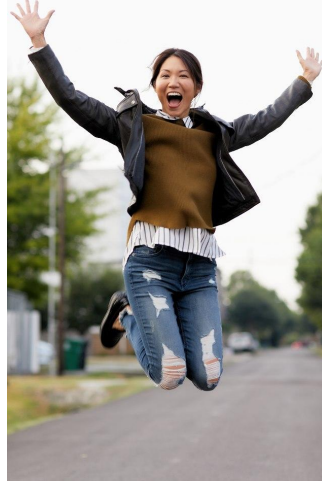

NEAL HAMIL AGENCY

Height: 173 cm / 5'8" | Bust: 86 cm / 34" | Waist: 69 cm / 27" | Hips: 94 cm / 37" | Dress: 36 / 6 | Shoe: 40.0 EU / 9.0 US | Hair: Brown | Eyes: Brown