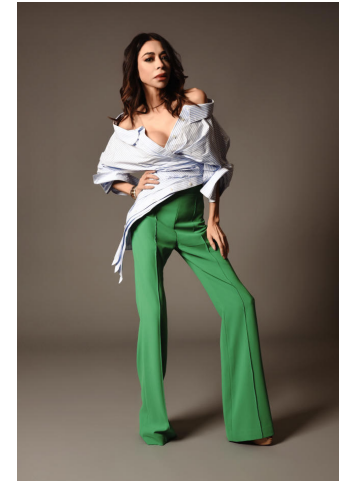

NEAL
HAMIL
AGENCY

Alessandria Alamilla

Height: 170 cm / 5'7" | Bust: 81 cm / 32" | Waist: 58 cm / 23" | Hips: 81 cm / 32" | Dress: 30 / 0 | Shoe: 37.5 EU / 6.5 US | Hair: Brown | Eyes: Brown

NEAL HAMIL AGENCY

Allessandria Alamilla

Height: 170 cm / 5'7" | Bust: 81 cm / 32" | Waist: 58 cm / 23" | Hips: 81 cm / 32" | Dress: 30 / 0 | Shoe: 37.5 EU / 6.5 US | Hair: Brown | Eyes: Brown

NEAL HAMIL AGENCY

Alessandria Alamilla

Height: 170 cm / 5'7" | Bust: 81 cm / 32" | Waist: 58 cm / 23" | Hips: 81 cm / 32" | Dress: 30 / 0 | Shoe: 37.5 EU / 6.5 US | Hair: Brown | Eyes: Brown