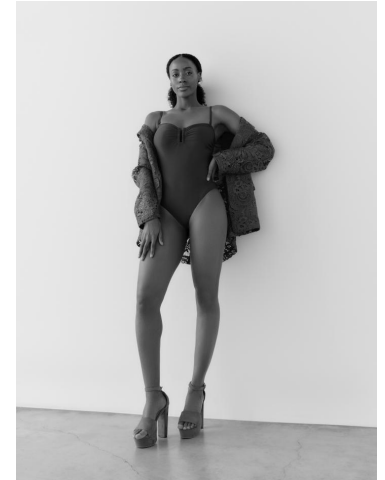

NEAL
HAMIL
AGENCY

Aliyah Muhammad

Height: 180 cm / 5'11" | Bust: 86 cm / 34" | Waist: 69 cm / 27" | Hips: 100 cm / 39.5" | Dress: 34 / 4 | Shoe: 41.5 EU / 10.5 US | Hair: Dark Brown | Eyes: Brown

NEAL HAMIL AGENCY

Aliyah Muhammad

Height: 180 cm / 5'11" | Bust: 86 cm / 34" | Waist: 69 cm / 27" | Hips: 100 cm / 39.5" | Dress: 34 / 4 | Shoe: 41.5 EU / 10.5 US | Hair: Dark Brown | Eyes: Brown

NEAL HAMIL AGENCY

Aliyah Muhammad

Height: 180 cm / 5'11" | Bust: 86 cm / 34" | Waist: 69 cm / 27" | Hips: 100 cm / 39.5" | Dress: 34 / 4 | Shoe: 41.5 EU / 10.5 US | Hair: Dark Brown | Eyes: Brown

NEAL
HAMIL
AGENCY

Aliyah Muhammad

Height: 180 cm / 5'11" | Bust: 86 cm / 34" | Waist: 69 cm / 27" | Hips: 100 cm / 39.5" | Dress: 34 / 4 | Shoe: 41.5 EU / 10.5 US | Hair: Dark Brown | Eyes: Brown