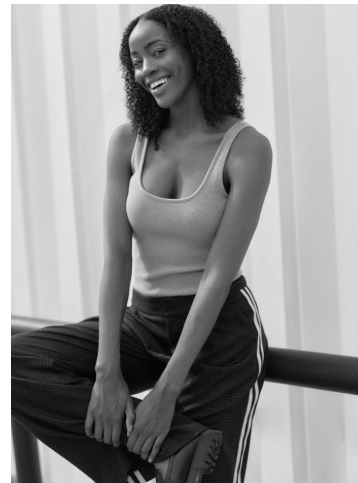

NEAL
HAMIL
AGENCY

Aliyah Muhammad

Height: 180 cm / 5'11" | Bust: 86 cm / 34" | Waist: 69 cm / 27" | Hips: 100 cm / 39.5" | Dress: 34 / 4 | Shoe: 41.5 EU / 10.5 US | Hair: Dark Brown | Eyes: Brown

NEAL HAMIL AGENCY

Aliyah Muhammad

Height: 180 cm / 5'11" | Bust: 86 cm / 34" | Waist: 69 cm / 27" | Hips: 100 cm / 39.5" | Dress: 34 / 4 | Shoe: 41.5 EU / 10.5 US | Hair: Dark Brown | Eyes: Brown

NEAL HAMIL AGENCY

Aliyah Muhammad