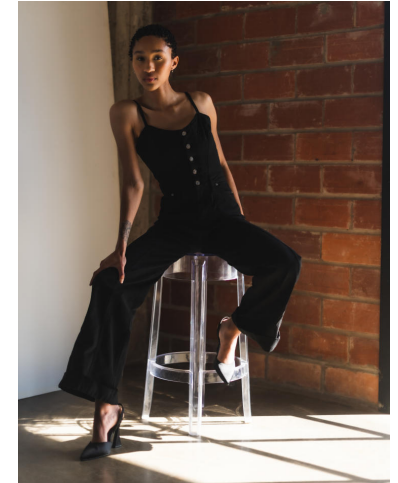

NEAL  
HAMIL  
AGENCY

Aliyah Mallard

Height: 174 cm / 5'8.5" | Bust: 71 cm / 28" | Waist: 62 cm / 24.5" | Hips: 80 cm / 31.5" | Dress: 30 / 0 | Shoe: 39.0 EU / 8.0 US | Hair: Brown | Eyes: Brown

# NEAL HAMIL AGENCY

Aliyah Mallard

Height: 174 cm / 5'8.5" | Bust: 71 cm / 28" | Waist: 62 cm / 24.5" | Hips: 80 cm / 31.5" | Dress: 30 / 0 | Shoe: 39.0 EU / 8.0 US | Hair: Brown | Eyes: Brown