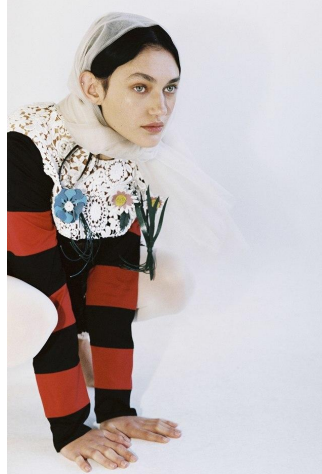

NEAL
HAMIL
AGENCY

Alissa Sugawara

Height: 175 cm / 5'9" | Bust: 79 cm / 31" | Waist: 62 cm / 24.5" | Hips: 86 cm / 34" | Dress: 30-32 / 0-2 | Shoe: 38.5 EU / 7.5 US | Hair: Brown | Eyes: Green

NEAL HAMIL AGENCY

Alissa Sugawara

Height: 175 cm / 5'9" | Bust: 79 cm / 31" | Waist: 62 cm / 24.5" | Hips: 86 cm / 34" | Dress: 30-32 / 0-2 | Shoe: 38.5 EU / 7.5 US | Hair: Brown | Eyes: Green

NEAL HAMIL AGENCY

Alissa Sugawara

Height: 175 cm / 5'9" | Bust: 79 cm / 31" | Waist: 62 cm / 24.5" | Hips: 86 cm / 34" | Dress: 30-32 / 0-2 | Shoe: 38.5 EU / 7.5 US | Hair: Brown | Eyes: Green

NEAL HAMIL AGENCY

Alissa Sugawara

Height: 175 cm / 5'9" | Bust: 79 cm / 31" | Waist: 62 cm / 24.5" | Hips: 86 cm / 34" | Dress: 30-32 / 0-2 | Shoe: 38.5 EU / 7.5 US | Hair: Brown | Eyes: Green