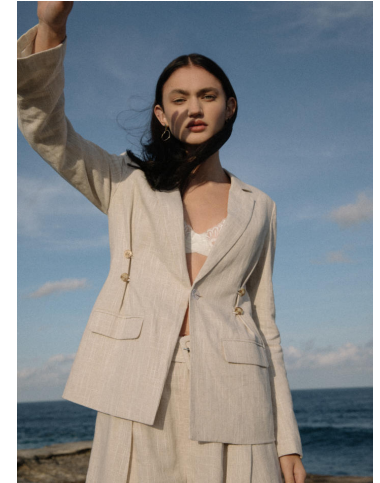

NEAL
HAMIL
AGENCY

Alissa Sugawara

Height: 175 cm / 5'9" | Bust: 79 cm / 31" | Waist: 62 cm / 24.5" | Hips: 86 cm / 34" | Dress: 30-32 / 0-2 | Shoe: 38.5 EU / 7.5 US | Hair: Brown | Eyes: Green

NEAL HAMIL AGENCY

Alissa Sugawara

Height: 175 cm / 5'9" | Bust: 79 cm / 31" | Waist: 62 cm / 24.5" | Hips: 86 cm / 34" | Dress: 30-32 / 0-2 | Shoe: 38.5 EU / 7.5 US | Hair: Brown | Eyes: Green

NEAL HAMIL AGENCY

Alissa Sugawara

Height: 175 cm / 5'9" | Bust: 79 cm / 31" | Waist: 62 cm / 24.5" | Hips: 86 cm / 34" | Dress: 30-32 / 0-2 | Shoe: 38.5 EU / 7.5 US | Hair: Brown | Eyes: Green

NEAL HAMIL AGENCY

Alissa Sugawara

Height: 175 cm / 5'9" | Bust: 79 cm / 31" | Waist: 62 cm / 24.5" | Hips: 86 cm / 34" | Dress: 30-32 / 0-2 | Shoe: 38.5 EU / 7.5 US | Hair: Brown | Eyes: Green