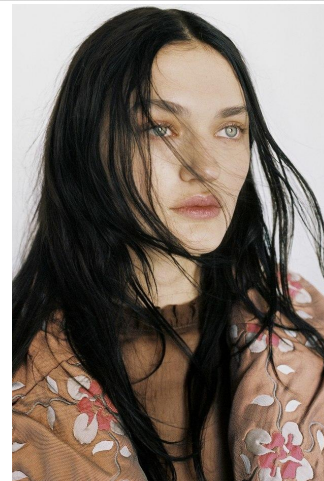

NEAL
HAMIL
AGENCY

Alissa Sugawara

Height: 175 cm / 5'9" | Bust: 79 cm / 31" | Waist: 62 cm / 24.5" | Hips: 86 cm / 34" | Dress: 30-32 / 0-2 | Shoe: 38.5 EU / 7.5 US | Hair: Brown | Eyes: Green

NEAL HAMIL AGENCY

Alissa Sugawara

Height: 175 cm / 5'9" | Bust: 79 cm / 31" | Waist: 62 cm / 24.5" | Hips: 86 cm / 34" | Dress: 30-32 / 0-2 | Shoe: 38.5 EU / 7.5 US | Hair: Brown | Eyes: Green

NEAL HAMIL AGENCY

Alissa Sugawara

Height: 175 cm / 5'9" | Bust: 79 cm / 31" | Waist: 62 cm / 24.5" | Hips: 86 cm / 34" | Dress: 30-32 / 0-2 | Shoe: 38.5 EU / 7.5 US | Hair: Brown | Eyes: Green

NEAL HAMIL AGENCY

Alissa Sugawara

Height: 175 cm / 5'9" | Bust: 79 cm / 31" | Waist: 62 cm / 24.5" | Hips: 86 cm / 34" | Dress: 30-32 / 0-2 | Shoe: 38.5 EU / 7.5 US | Hair: Brown | Eyes: Green