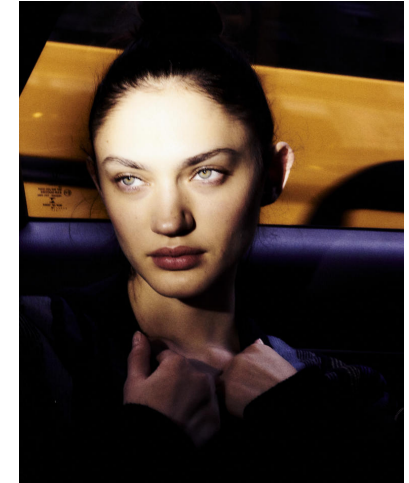

NEAL
HAMIL
AGENCY

Alissa Sugawara

Height: 175 cm / 5'9" | Bust: 79 cm / 31" | Waist: 62 cm / 24.5" | Hips: 86 cm / 34" | Dress: 30-32 / 0-2 | Shoe: 38.5 EU / 7.5 US | Hair: Brown | Eyes: Green

NEAL HAMIL AGENCY

Alissa Sugawara

Height: 175 cm / 5'9" | Bust: 79 cm / 31" | Waist: 62 cm / 24.5" | Hips: 86 cm / 34" | Dress: 30-32 / 0-2 | Shoe: 38.5 EU / 7.5 US | Hair: Brown | Eyes: Green

NEAL HAMIL AGENCY

Alissa Sugawara

Height: 175 cm / 5'9" | Bust: 79 cm / 31" | Waist: 62 cm / 24.5" | Hips: 86 cm / 34" | Dress: 30-32 / 0-2 | Shoe: 38.5 EU / 7.5 US | Hair: Brown | Eyes: Green

NEAL HAMIL AGENCY

Alissa Sugawara

Height: 175 cm / 5'9" | Bust: 79 cm / 31" | Waist: 62 cm / 24.5" | Hips: 86 cm / 34" | Dress: 30-32 / 0-2 | Shoe: 38.5 EU / 7.5 US | Hair: Brown | Eyes: Green