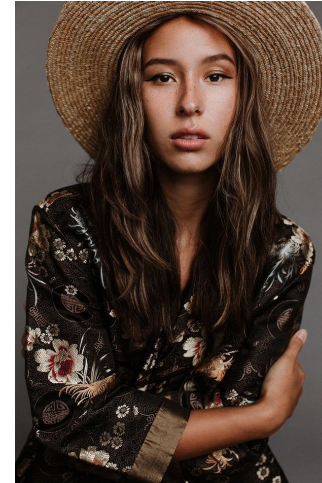

NEAL
HAMIL
AGENCY

Alana Stevenson

Height: 168 cm / 5'6" | Bust: 81 cm / 32" | Waist: 62 cm / 24.5" | Hips: 89 cm / 35" | Dress: 32 / 2 | Shoe: 40.0 EU / 9.0 US | Hair: Brown | Eyes: Brown

NEAL
HAMIL
AGENCY

Alana Stevenson

Height: 168 cm / 5'6" | Bust: 81 cm / 32" | Waist: 62 cm / 24.5" | Hips: 89 cm / 35" | Dress: 32 / 2 | Shoe: 40.0 EU / 9.0 US | Hair: Brown | Eyes: Brown