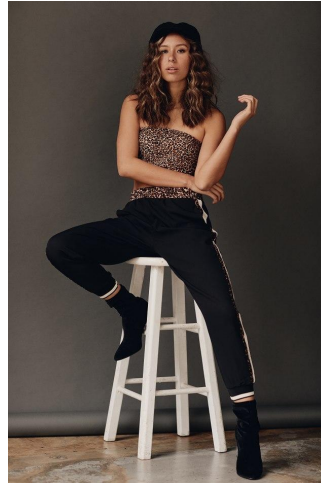

NEAL
HAMIL
AGENCY

Alana Stevenson

Height: 168 cm / 5'6" | Bust: 81 cm / 32" | Waist: 62 cm / 24.5" | Hips: 89 cm / 35" | Dress: 32 / 2 | Shoe: 40.0 EU / 9.0 US | Hair: Brown | Eyes: Brown

NEAL HAMIL AGENCY

Alana Stevenson

Height: 168 cm / 5'6" | Bust: 81 cm / 32" | Waist: 62 cm / 24.5" | Hips: 89 cm / 35" | Dress: 32 / 2 | Shoe: 40.0 EU / 9.0 US | Hair: Brown | Eyes: Brown

NEAL HAMIL AGENCY

Alana Stevenson

Height: 168 cm / 5'6" | Bust: 81 cm / 32" | Waist: 62 cm / 24.5" | Hips: 89 cm / 35" | Dress: 32 / 2 | Shoe: 40.0 EU / 9.0 US | Hair: Brown | Eyes: Brown

NEAL
HAMIL
AGENCY

Alana Stevenson

Height: 168 cm / 5'6" | Bust: 81 cm / 32" | Waist: 62 cm / 24.5" | Hips: 89 cm / 35" | Dress: 32 / 2 | Shoe: 40.0 EU / 9.0 US | Hair: Brown | Eyes: Brown