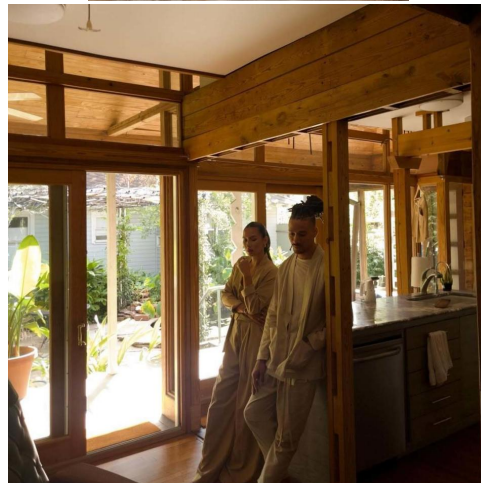

NEAL
HAMIL
AGENCY

Alana Stevenson

Height: 168 cm / 5'6" | Bust: 81 cm / 32" | Waist: 62 cm / 24.5" | Hips: 89 cm / 35" | Dress: 32 / 2 | Shoe: 40.0 EU / 9.0 US | Hair: Brown | Eyes: Brown

NEAL HAMIL AGENCY

Alana Stevenson

Height: 168 cm / 5'6" | Bust: 81 cm / 32" | Waist: 62 cm / 24.5" | Hips: 89 cm / 35" | Dress: 32 / 2 | Shoe: 40.0 EU / 9.0 US | Hair: Brown | Eyes: Brown

NEAL HAMIL AGENCY

Alana Stevenson