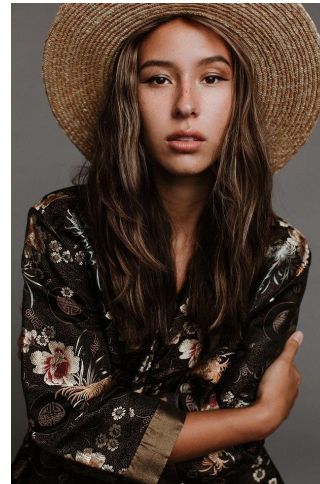

NEAL
HAMIL
AGENCY

Alana Stevenson

Height: 168 cm / 5'6" | Bust: 81 cm / 32" | Waist: 62 cm / 24.5" | Hips: 89 cm / 35" | Dress: 32 / 2 | Shoe: 40.0 EU / 9.0 US | Hair: Brown | Eyes: Brown

NEAL HAMIL AGENCY

Alana Stevenson

Height: 168 cm / 5'6" | Bust: 81 cm / 32" | Waist: 62 cm / 24.5" | Hips: 89 cm / 35" | Dress: 32 / 2 | Shoe: 40.0 EU / 9.0 US | Hair: Brown | Eyes: Brown

NEAL HAMIL AGENCY

Alana Stevenson

Height: 168 cm / 5'6" | Bust: 81 cm / 32" | Waist: 62 cm / 24.5" | Hips: 89 cm / 35" | Dress: 32 / 2 | Shoe: 40.0 EU / 9.0 US | Hair: Brown | Eyes: Brown

NEAL
HAMIL
AGENCY

Alana Stevenson

Height: 168 cm / 5'6" | Bust: 81 cm / 32" | Waist: 62 cm / 24.5" | Hips: 89 cm / 35" | Dress: 32 / 2 | Shoe: 40.0 EU / 9.0 US | Hair: Brown | Eyes: Brown