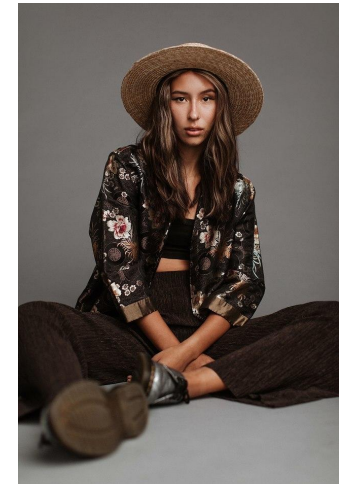

NEAL
HAMIL
AGENCY

Alana Stevenson

Height: 168 cm / 5'6" | Bust: 81 cm / 32" | Waist: 62 cm / 24.5" | Hips: 89 cm / 35" | Dress: 32 / 2 | Shoe: 40.0 EU / 9.0 US | Hair: Brown | Eyes: Brown

NEAL HAMIL AGENCY

Alana Stevenson

Height: 168 cm / 5'6" | Bust: 81 cm / 32" | Waist: 62 cm / 24.5" | Hips: 89 cm / 35" | Dress: 32 / 2 | Shoe: 40.0 EU / 9.0 US | Hair: Brown | Eyes: Brown

NEAL HAMIL AGENCY

Alana Stevenson

Height: 168 cm / 5'6" | Bust: 81 cm / 32" | Waist: 62 cm / 24.5" | Hips: 89 cm / 35" | Dress: 32 / 2 | Shoe: 40.0 EU / 9.0 US | Hair: Brown | Eyes: Brown

NEAL
HAMIL
AGENCY

Alana Stevenson

Height: 168 cm / 5'6" | Bust: 81 cm / 32" | Waist: 62 cm / 24.5" | Hips: 89 cm / 35" | Dress: 32 / 2 | Shoe: 40.0 EU / 9.0 US | Hair: Brown | Eyes: Brown