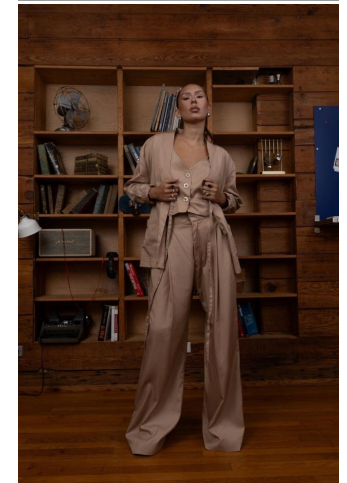

NEAL
HAMIL
AGENCY

Alana Stevenson

Height: 168 cm / 5'6" | Bust: 81 cm / 32" | Waist: 62 cm / 24.5" | Hips: 89 cm / 35" | Dress: 32 / 2 | Shoe: 40.0 EU / 9.0 US | Hair: Brown | Eyes: Brown

NEAL HAMIL AGENCY

Alana Stevenson

Height: 168 cm / 5'6" | Bust: 81 cm / 32" | Waist: 62 cm / 24.5" | Hips: 89 cm / 35" | Dress: 32 / 2 | Shoe: 40.0 EU / 9.0 US | Hair: Brown | Eyes: Brown

NEAL HAMIL AGENCY

Alana Stevenson

Height: 168 cm / 5'6" | Bust: 81 cm / 32" | Waist: 62 cm / 24.5" | Hips: 89 cm / 35" | Dress: 32 / 2 | Shoe: 40.0 EU / 9.0 US | Hair: Brown | Eyes: Brown

NEAL
HAMIL
AGENCY

Alana Stevenson

Height: 168 cm / 5'6" | Bust: 81 cm / 32" | Waist: 62 cm / 24.5" | Hips: 89 cm / 35" | Dress: 32 / 2 | Shoe: 40.0 EU / 9.0 US | Hair: Brown | Eyes: Brown