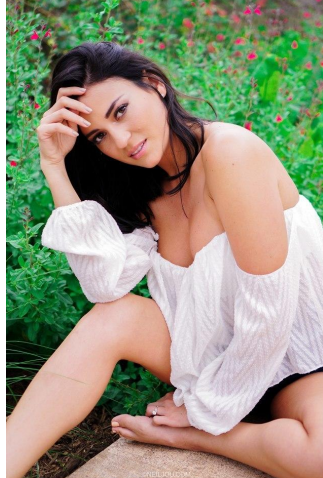

NEAL
HAMIL
AGENCY

Adriana Gonzalez-Blum

Height: 168 cm / 5'6" | Bust: 89 cm / 35" | Waist: 64 cm / 25" | Hips: 92 cm / 36" | Dress: 32 / 2 | Shoe: 38.5 EU / 7.5 US | Hair: Brown | Eyes: Brown

NEAL HAMIL AGENCY

Adriana Gonzalez-Blum

Height: 168 cm / 5'6" | Bust: 89 cm / 35" | Waist: 64 cm / 25" | Hips: 92 cm / 36" | Dress: 32 / 2 | Shoe: 38.5 EU / 7.5 US | Hair: Brown | Eyes: Brown

NEAL
HAMIL
AGENCY

Adriana Gonzalez-Blum

Height: 168 cm / 5'6" | Bust: 89 cm / 35" | Waist: 64 cm / 25" | Hips: 92 cm / 36" | Dress: 32 / 2 | Shoe: 38.5 EU / 7.5 US | Hair: Brown | Eyes: Brown