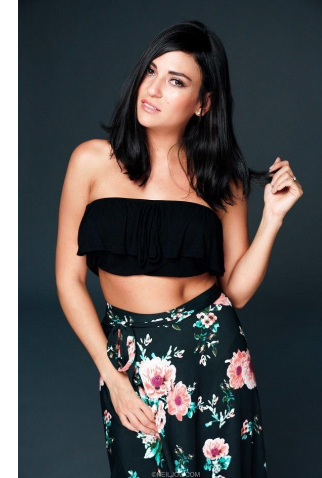

NEAL
HAMIL
AGENCY

Adriana Gonzalez-Blum

Height: 168 cm / 5'6" | Bust: 89 cm / 35" | Waist: 64 cm / 25" | Hips: 92 cm / 36" | Dress: 32 / 2 | Shoe: 38.5 EU / 7.5 US | Hair: Brown | Eyes: Brown

NEAL HAMIL AGENCY

Adriana Gonzalez-Blum

Height: 168 cm / 5'6" | Bust: 89 cm / 35" | Waist: 64 cm / 25" | Hips: 92 cm / 36" | Dress: 32 / 2 | Shoe: 38.5 EU / 7.5 US | Hair: Brown | Eyes: Brown

NEAL
HAMIL
AGENCY

Adriana Gonzalez-Blum

Height: 168 cm / 5'6" | Bust: 89 cm / 35" | Waist: 64 cm / 25" | Hips: 92 cm / 36" | Dress: 32 / 2 | Shoe: 38.5 EU / 7.5 US | Hair: Brown | Eyes: Brown