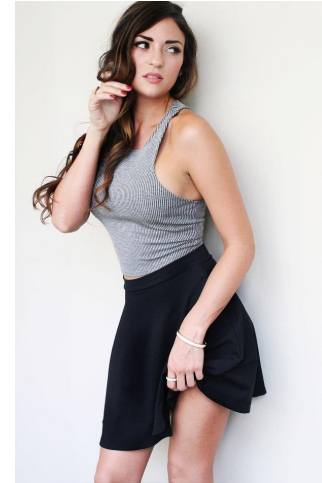

NEAL
HAMIL
AGENCY

Adriana Gonzalez-Blum

Height: 168 cm / 5'6" | Bust: 89 cm / 35" | Waist: 64 cm / 25" | Hips: 92 cm / 36" | Dress: 32 / 2 | Shoe: 38.5 EU / 7.5 US | Hair: Brown | Eyes: Brown

NEAL HAMIL AGENCY

Adriana Gonzalez-Blum

Height: 168 cm / 5'6" | Bust: 89 cm / 35" | Waist: 64 cm / 25" | Hips: 92 cm / 36" | Dress: 32 / 2 | Shoe: 38.5 EU / 7.5 US | Hair: Brown | Eyes: Brown

NEAL
HAMIL
AGENCY

Adriana Gonzalez-Blum

Height: 168 cm / 5'6" | Bust: 89 cm / 35" | Waist: 64 cm / 25" | Hips: 92 cm / 36" | Dress: 32 / 2 | Shoe: 38.5 EU / 7.5 US | Hair: Brown | Eyes: Brown