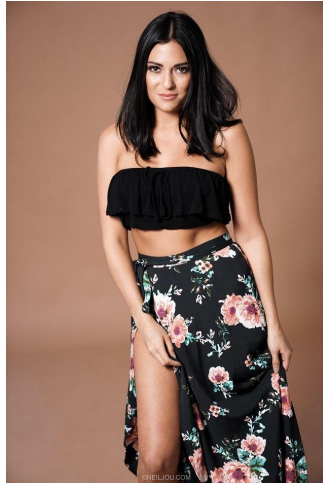

NEAL
HAMIL
AGENCY

Adriana Gonzalez-Blum

Height: 168 cm / 5'6" | Bust: 89 cm / 35" | Waist: 64 cm / 25" | Hips: 92 cm / 36" | Dress: 32 / 2 | Shoe: 38.5 EU / 7.5 US | Hair: Brown | Eyes: Brown

NEAL HAMIL AGENCY

Adriana Gonzalez-Blum

Height: 168 cm / 5'6" | Bust: 89 cm / 35" | Waist: 64 cm / 25" | Hips: 92 cm / 36" | Dress: 32 / 2 | Shoe: 38.5 EU / 7.5 US | Hair: Brown | Eyes: Brown

NEAL
HAMIL
AGENCY

Adriana Gonzalez-Blum

Height: 168 cm / 5'6" | Bust: 89 cm / 35" | Waist: 64 cm / 25" | Hips: 92 cm / 36" | Dress: 32 / 2 | Shoe: 38.5 EU / 7.5 US | Hair: Brown | Eyes: Brown