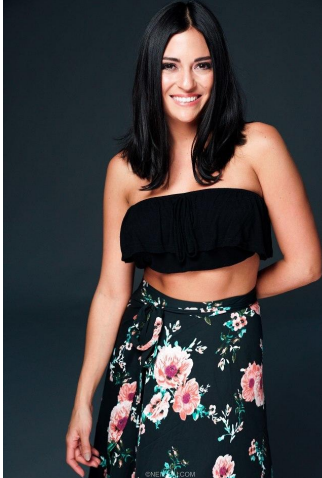

NEAL
HAMIL
AGENCY

Adriana Gonzalez-Blum

Height: 168 cm / 5'6" | Bust: 89 cm / 35" | Waist: 64 cm / 25" | Hips: 92 cm / 36" | Dress: 32 / 2 | Shoe: 38.5 EU / 7.5 US | Hair: Brown | Eyes: Brown

NEAL HAMIL AGENCY

Adriana Gonzalez-Blum

Height: 168 cm / 5'6" | Bust: 89 cm / 35" | Waist: 64 cm / 25" | Hips: 92 cm / 36" | Dress: 32 / 2 | Shoe: 38.5 EU / 7.5 US | Hair: Brown | Eyes: Brown

NEAL
HAMIL
AGENCY

Adriana Gonzalez-Blum

Height: 168 cm / 5'6" | Bust: 89 cm / 35" | Waist: 64 cm / 25" | Hips: 92 cm / 36" | Dress: 32 / 2 | Shoe: 38.5 EU / 7.5 US | Hair: Brown | Eyes: Brown