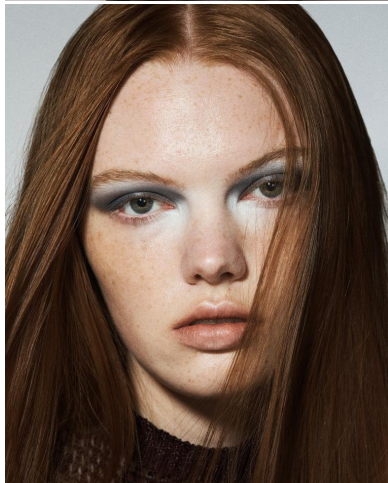

NEAL
HAMIL
AGENCY

Addyson Atkins

Height: 180 cm / 5'11" | Bust: 80 cm / 31.5" | Waist: 61 cm / 24" | Hips: 89 cm / 35" | Dress: 30-32 / 0-2 | Shoe: 40.0 EU / 9.0 US | Hair: Red | Eyes: Green

NEAL HAMIL AGENCY

Addyson Atkins

Height: 180 cm / 5'11" | Bust: 80 cm / 31.5" | Waist: 61 cm / 24" | Hips: 89 cm / 35" | Dress: 30-32 / 0-2 | Shoe: 40.0 EU / 9.0 US | Hair: Red | Eyes: Green

NEAL HAMIL AGENCY

Addyson Atkins

Height: 180 cm / 5'11" | Bust: 80 cm / 31.5" | Waist: 61 cm / 24" | Hips: 89 cm / 35" | Dress: 30-32 / 0-2 | Shoe: 40.0 EU / 9.0 US | Hair: Red | Eyes: Green