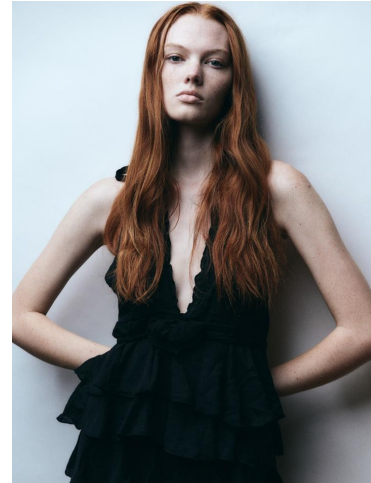

NEAL
HAMIL
AGENCY

Addyson Atkins

Height: 180 cm / 5'11" | Bust: 80 cm / 31.5" | Waist: 61 cm / 24" | Hips: 89 cm / 35" | Dress: 30-32 / 0-2 | Shoe: 40.0 EU / 9.0 US | Hair: Red | Eyes: Green

NEAL HAMIL AGENCY

Addyson Atkins

Height: 180 cm / 5'11" | Bust: 80 cm / 31.5" | Waist: 61 cm / 24" | Hips: 89 cm / 35" | Dress: 30-32 / 0-2 | Shoe: 40.0 EU / 9.0 US | Hair: Red | Eyes: Green

NEAL HAMIL AGENCY

Addyson Atkins

Height: 180 cm / 5'11" | Bust: 80 cm / 31.5" | Waist: 61 cm / 24" | Hips: 89 cm / 35" | Dress: 30-32 / 0-2 | Shoe: 40.0 EU / 9.0 US | Hair: Red | Eyes: Green