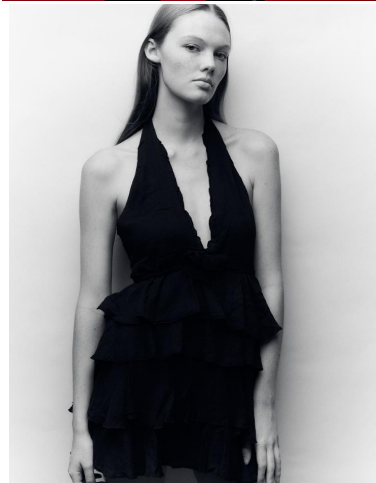

NEAL
HAMIL
AGENCY

Addyson Atkins

Height: 180 cm / 5'11" | Bust: 80 cm / 31.5" | Waist: 61 cm / 24" | Hips: 89 cm / 35" | Dress: 30-32 / 0-2 | Shoe: 40.0 EU / 9.0 US | Hair: Red | Eyes: Green

NEAL HAMIL AGENCY

Addyson Atkins

Height: 180 cm / 5'11" | Bust: 80 cm / 31.5" | Waist: 61 cm / 24" | Hips: 89 cm / 35" | Dress: 30-32 / 0-2 | Shoe: 40.0 EU / 9.0 US | Hair: Red | Eyes: Green

NEAL HAMIL AGENCY

Addyson Atkins

Height: 180 cm / 5'11" | Bust: 80 cm / 31.5" | Waist: 61 cm / 24" | Hips: 89 cm / 35" | Dress: 30-32 / 0-2 | Shoe: 40.0 EU / 9.0 US | Hair: Red | Eyes: Green