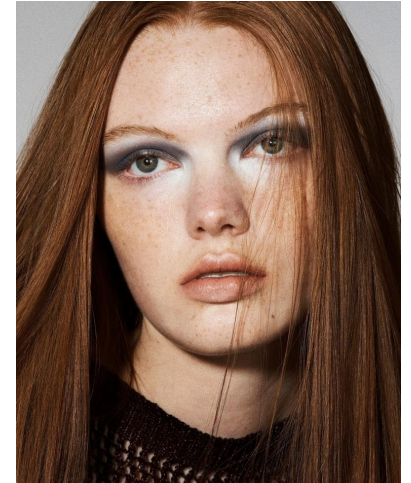

NEAL
HAMIL
AGENCY

Addyson Atkins

Height: 180 cm / 5'11" | Bust: 80 cm / 31.5" | Waist: 61 cm / 24" | Hips: 89 cm / 35" | Dress: 30-32 / 0-2 | Shoe: 40.0 EU / 9.0 US | Hair: Red | Eyes: Green

NEAL HAMIL AGENCY

Addyson Atkins

Height: 180 cm / 5'11" | Bust: 80 cm / 31.5" | Waist: 61 cm / 24" | Hips: 89 cm / 35" | Dress: 30-32 / 0-2 | Shoe: 40.0 EU / 9.0 US | Hair: Red | Eyes: Green

NEAL HAMIL AGENCY

Addyson Atkins

Height: 180 cm / 5'11" | Bust: 80 cm / 31.5" | Waist: 61 cm / 24" | Hips: 89 cm / 35" | Dress: 30-32 / 0-2 | Shoe: 40.0 EU / 9.0 US | Hair: Red | Eyes: Green