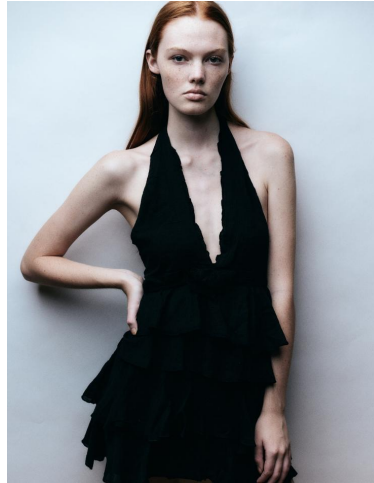

NEAL
HAMIL
AGENCY

Addyson Atkins

Height: 180 cm / 5'11" | Bust: 80 cm / 31.5" | Waist: 61 cm / 24" | Hips: 89 cm / 35" | Dress: 30-32 / 0-2 | Shoe: 40.0 EU / 9.0 US | Hair: Red | Eyes: Green

NEAL HAMIL AGENCY

Addyson Atkins

Height: 180 cm / 5'11" | Bust: 80 cm / 31.5" | Waist: 61 cm / 24" | Hips: 89 cm / 35" | Dress: 30-32 / 0-2 | Shoe: 40.0 EU / 9.0 US | Hair: Red | Eyes: Green

NEAL HAMIL AGENCY

Addyson Atkins

Height: 180 cm / 5'11" | Bust: 80 cm / 31.5" | Waist: 61 cm / 24" | Hips: 89 cm / 35" | Dress: 30-32 / 0-2 | Shoe: 40.0 EU / 9.0 US | Hair: Red | Eyes: Green