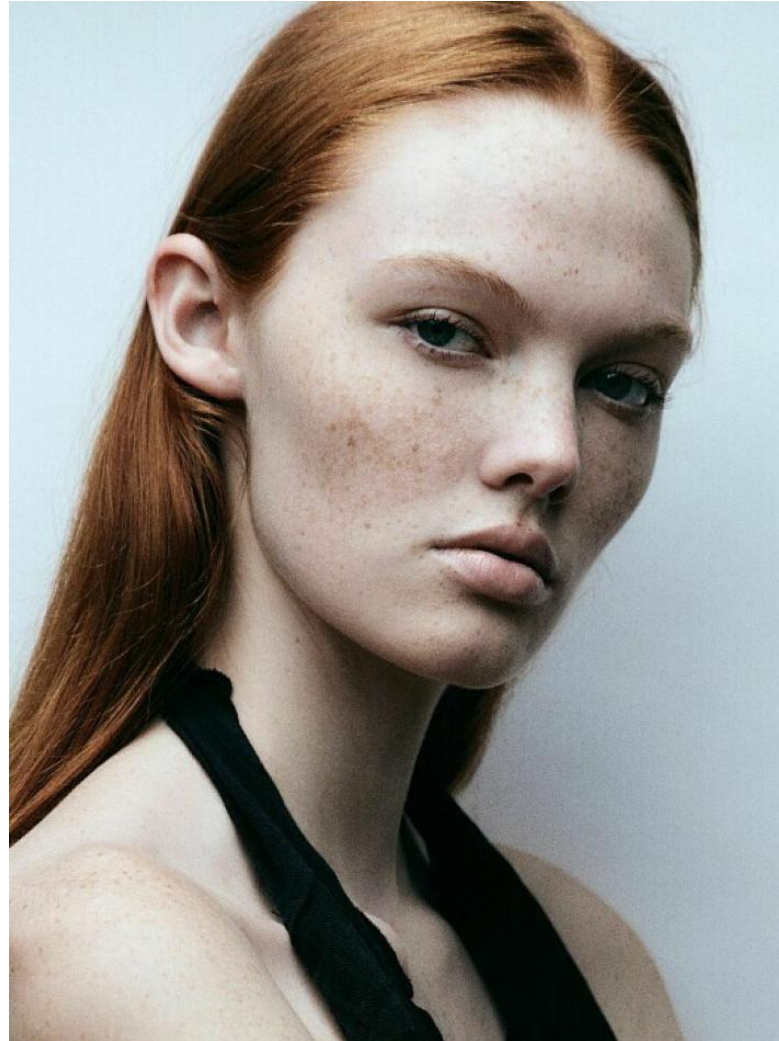

NEAL
HAMIL
AGENCY

Addyson Atkins

Height: 180 cm / 5'11" | Bust: 80 cm / 31.5" | Waist: 61 cm / 24" | Hips: 89 cm / 35" | Dress: 30-32 / 0-2 | Shoe: 40.0 EU / 9.0 US | Hair: Red | Eyes: Green

NEAL HAMIL AGENCY

Addyson Atkins

Height: 180 cm / 5'11" | Bust: 80 cm / 31.5" | Waist: 61 cm / 24" | Hips: 89 cm / 35" | Dress: 30-32 / 0-2 | Shoe: 40.0 EU / 9.0 US | Hair: Red | Eyes: Green

NEAL HAMIL AGENCY

Addyson Atkins

Height: 180 cm / 5'11" | Bust: 80 cm / 31.5" | Waist: 61 cm / 24" | Hips: 89 cm / 35" | Dress: 30-32 / 0-2 | Shoe: 40.0 EU / 9.0 US | Hair: Red | Eyes: Green