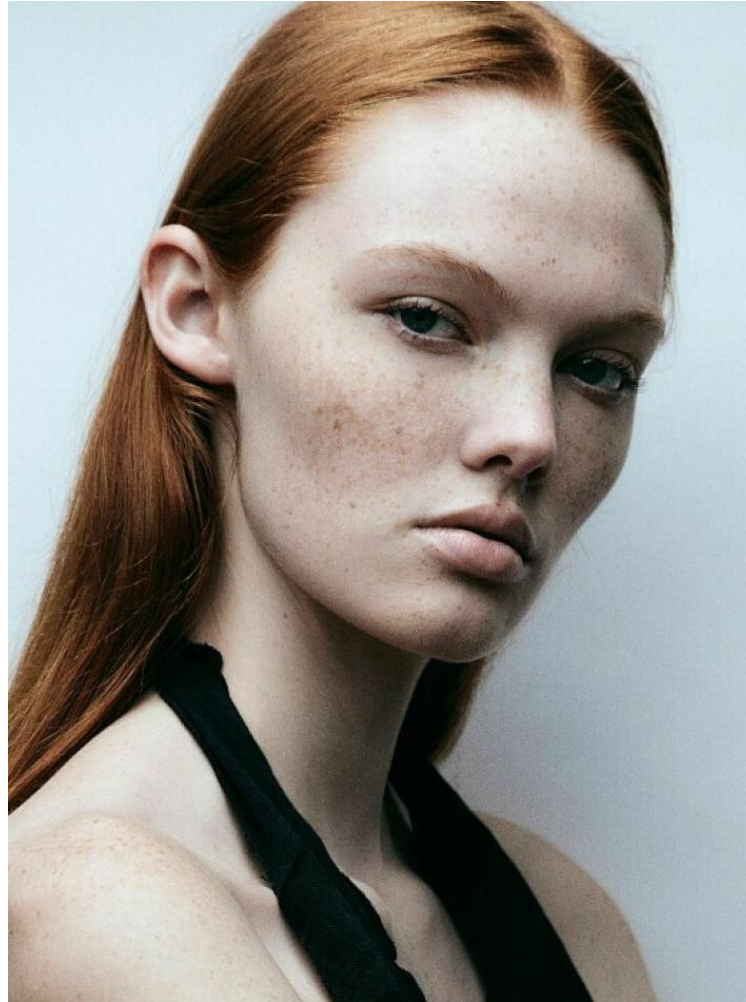

NEAL  
HAMIL  
AGENCY

Addyson Atkins

Height: 180 cm / 5'11" | Bust: 80 cm / 31.5" | Waist: 61 cm / 24" | Hips: 89 cm / 35" | Dress: 30-32 / 0-2 | Shoe: 40.0 EU / 9.0 US | Hair: Red | Eyes: Green

NEAL  
HAMIL  
AGENCY

Addyson Atkins

Height: 180 cm / 5'11" | Bust: 80 cm / 31.5" | Waist: 61 cm / 24" | Hips: 89 cm / 35" | Dress: 30-32 / 0-2 | Shoe: 40.0 EU / 9.0 US | Hair: Red | Eyes: Green

# NEAL HAMIL AGENCY

Addyson Atkins

Height: 180 cm / 5'11" | Bust: 80 cm / 31.5" | Waist: 61 cm / 24" | Hips: 89 cm / 35" | Dress: 30-32 / 0-2 | Shoe: 40.0 EU / 9.0 US | Hair: Red | Eyes: Green

NEAL  
HAMIL  
AGENCY